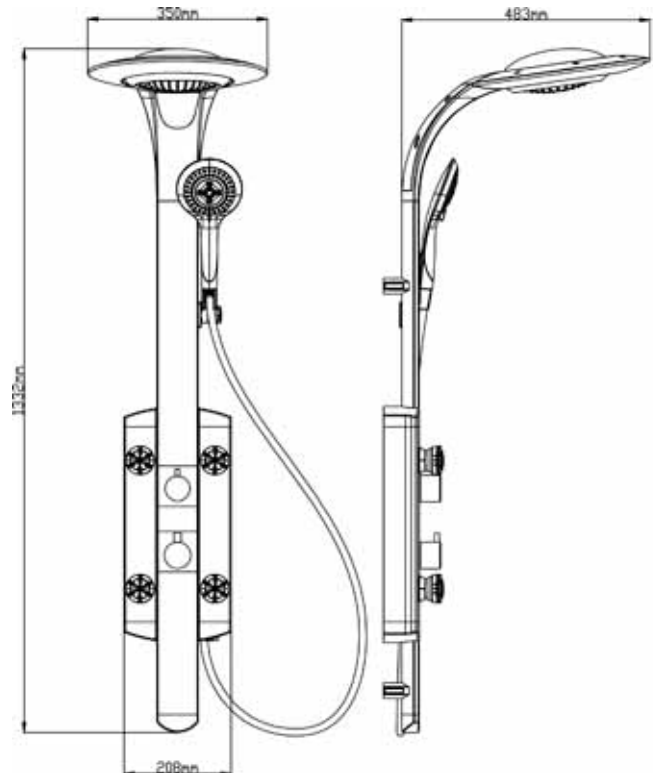

## PROPHECY THERMOSTATIC SHOWER PANEL

<b>Barcode</b>	5055369011957
<b>Product Code</b>	A3321
<b>Finishes</b>	Chrome
<b>Product Type</b>	Thermostatic shower panel
<b>Water Pressure</b>	HP2 - 2 bar pressure minimum
<b>Standards</b>	EN200 and/or WRc/NSF
<b>Requirement</b>	Suitable for all plumbing systems

### ADDITIONAL INFORMATION

- 1.5m shower flex chrome plated brass
- Rigid riser ABS
- Handset ABS
- Head ABS

Bar	Flow l/min
0.1	2
0.5	4
1	7
2	10
3	13