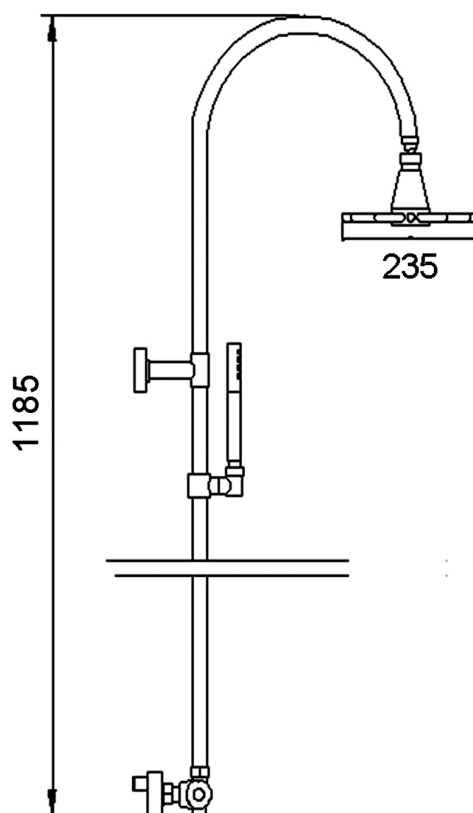

## Infinity Shower Kit with Diverter

<b>Barcode</b>	5055146193166
<b>Product Code</b>	A363
<b>Finishes</b>	Chrome
<b>Product Type</b>	Shower Kit
<b>Water Pressure</b>	HP1 - 1 bar pressure minimum
<b>Standards</b>	EN200 and/or WRc/NSF
<b>Requirement</b>	Suitable for all plumbing systems

### ADDITIONAL INFORMATION

- Cloudburst fixed head
- Easyclean round handset
- 1.5m flex
- Diverter

**COMPLIANCE:** Pending

**CUSTOMER CARE:**

For further information please call 01282 446789