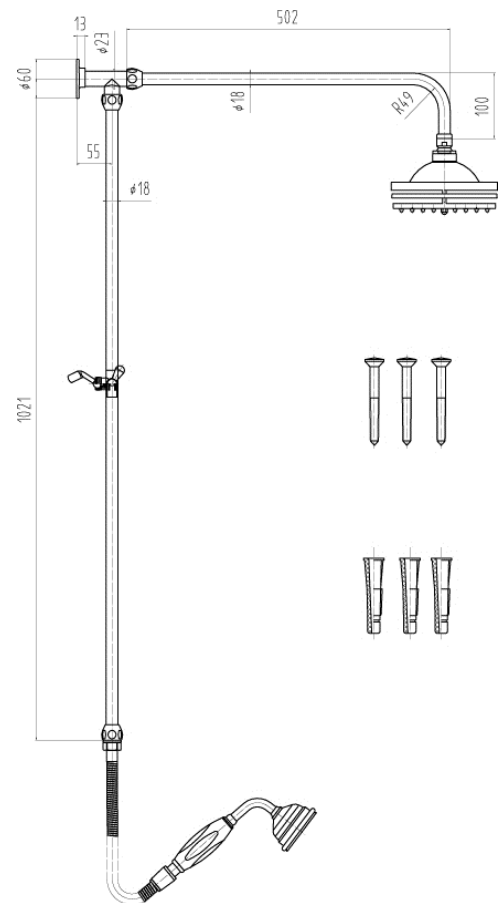

## LUXURY RIGID RISER KIT without DIVERTER

<b>Barcode</b>	5055146184133
<b>Product Code</b>	A3606
<b>Finishes</b>	CHROME
<b>Product Type</b>	Shower Kit
<b>Water Pressure</b>	MP - 0.5 bar pressure minimum
<b>Requirement</b>	Suitable for all plumbing systems

### ADDITIONAL INFORMATION

- 1.5m shower flex chrome plated brass
- Rigid riser chrome plated brass
- Handset chrome plated brass
- Head chrome plated brass