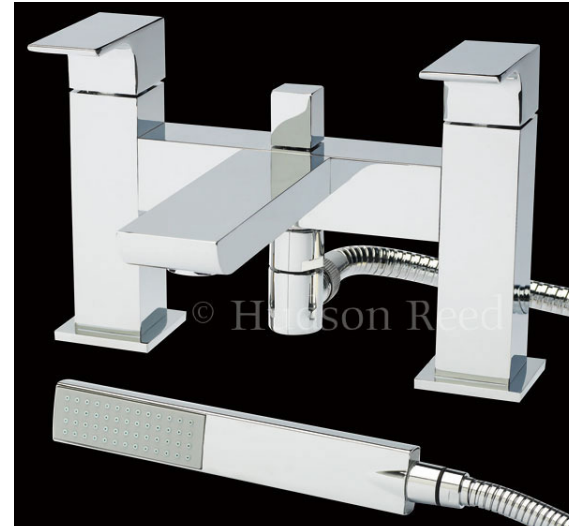

## Art Bath Shower Mixer with Kit

<b>Barcode</b>	5055146196365
<b>Product Code</b>	ART304
<b>Finishes</b>	Chrome
<b>Product Type</b>	Bath Shower Mixer with Kit
<b>Water Pressure</b>	MP - 0.5 bar pressure minimum
<b>Standards</b>	BS5412, EN200 and/or WRc/NSF
<b>Requirement</b>	Suitable for all plumbing systems

### ADDITIONAL INFORMATION

- Ceramic Disc Technology
- Supplied with shower kit

Bar	Flow l/min
0.1	3
0.5	10
1	15
2	22
3	26

**COMPLIANCE:** Pending

**CUSTOMER CARE:**

For further information please call 01282 446789