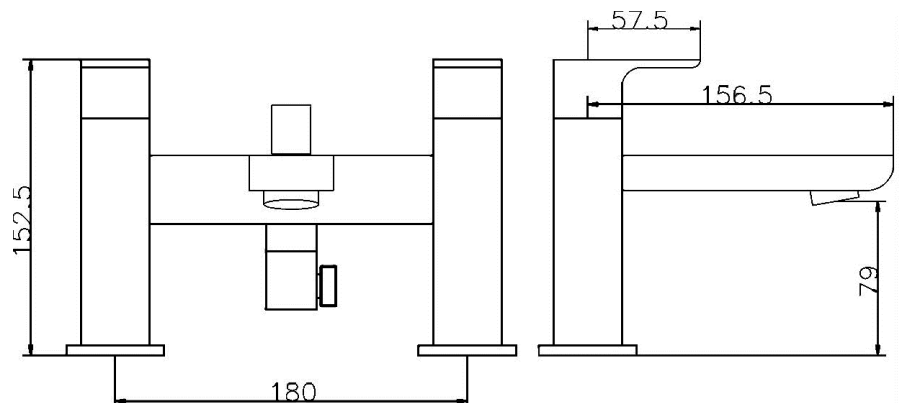

## Art Bath Shower Mixer with Kit

<b>Barcode</b>	5055146196365
<b>Product Code</b>	ART304
<b>Finishes</b>	Chrome
<b>Product Type</b>	Bath Shower Mixer with Kit
<b>Water Pressure</b>	MP - 0.5 bar pressure minimum
<b>Standards</b>	BS5412, EN200 and/or WRc/NSF
<b>Requirement</b>	Suitable for all plumbing systems

### ADDITIONAL INFORMATION

- Ceramic Disc Technology
- Supplied with shower kit

Bar	Flow l/min
0.1	3
0.5	10
1	15
2	22
3	26

**COMPLIANCE:** Pending

**CUSTOMER CARE:**

For further information please call 01282 446789