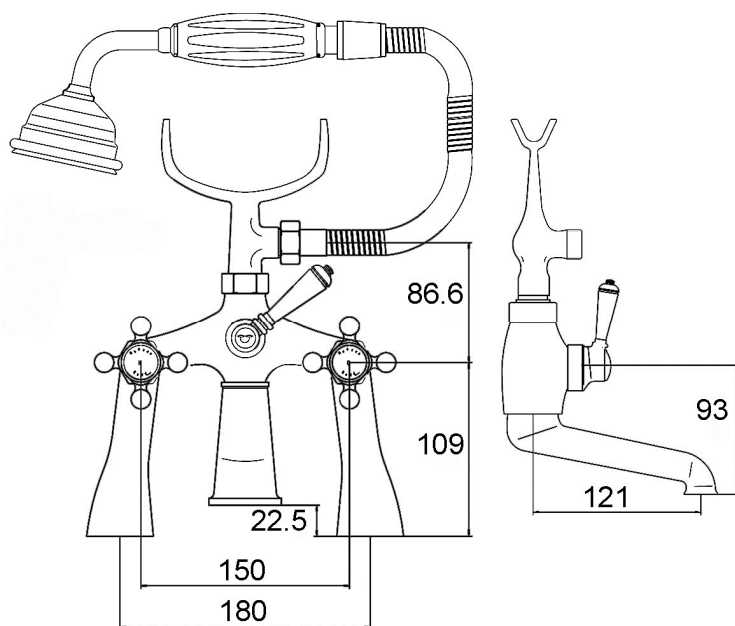

## Jade Crosshead/Lever Bath Shower Mixer with Kit

<b>Barcode</b>	5055146133964
<b>Product Code</b>	BD304
<b>Finishes</b>	Chrome
<b>Product Type</b>	Bath Shower Mixer with Kit
<b>Water Pressure</b>	LP2 - 0.2 bar pressure minimum
<b>Standards</b>	BS5412, EN200 and/or WRc/NSF
<b>Requirement</b>	Suitable for all plumbing systems

### ADDITIONAL INFORMATION

- Ceramic Disc Technology
- Supplied with Crosshead, Lever Handles & shower kit

Bar	Flow l/min
0.1	9
0.5	23.5
1	32
2	43

**COMPLIANCE:** Pending

**CUSTOMER CARE:**

For further information please call 01282 446789

### KEY TO PRODUCT PRESSURE REQUIREMENTS

LP - 0.1 bar min

LP2 - 0.2 bar min

MP - 0.5 bar min

HP1 - 1 bar min

HP2 - 2 bar min