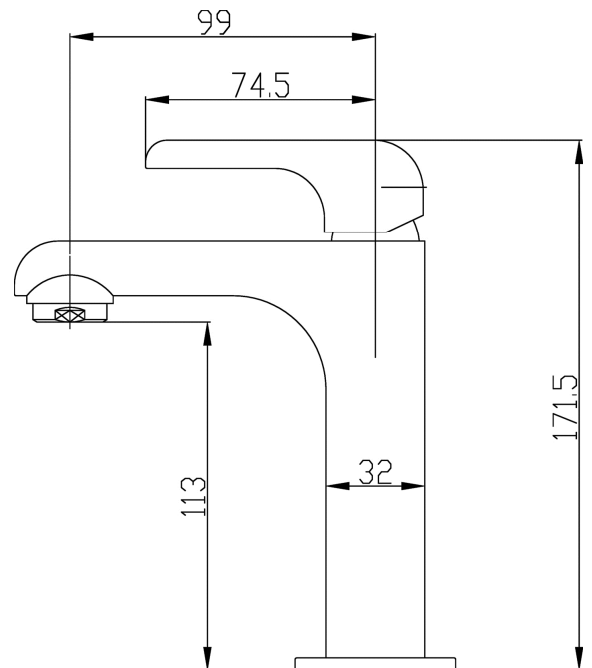

TECHNICAL DATASHEET

Hudson Reed

Hero Mono Basin Mixer

Barcode	5055369002757
Product Code	HER315
Finishes	Chrome
Product Type	Mono Basin Mixer
Water Pressure	MP - 0.5 bar pressure minimum
Standards	BS5412, EN200 and/or WRc/NSF
Requirement	Suitable for all plumbing systems

ADDITIONAL INFORMATION

- Ceramic Disc Technology
- Supplied without waste

Bar	Flow l/min
0.1	2
0.5	4
1	7
2	9
3	12

COMPLIANCE: Pending

CUSTOMER CARE:

For further information please call 01282 446789

KEY TO PRODUCT PRESSURE REQUIREMENTS

LP - 0.1 bar min LP2 - 0.2 bar min MP - 0.5 bar min HP1 - 1 bar min HP2 - 2 bar min