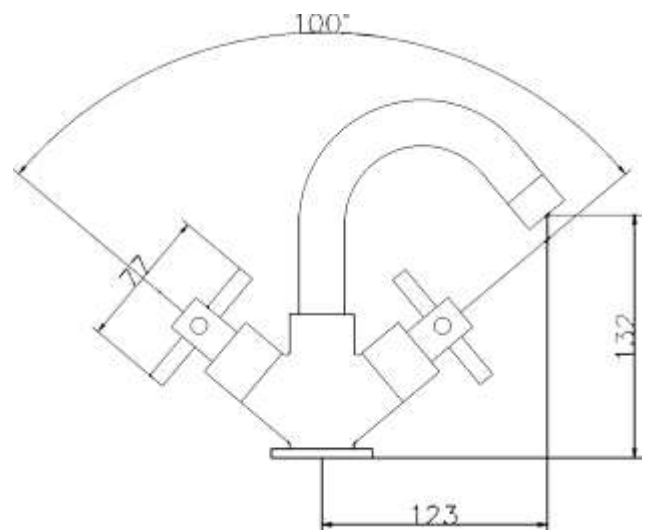

Kristal Mono Basin Mixer

Barcode	5055146150015
Product Code	KRI305
Finishes	Chrome
Product Type	Mono Basin Mixer
Water Pressure	LP1 - 0.1 bar pressure minimum
Standards	BS5412, EN200 and/or WRc/NSF
Requirement	Suitable for all plumbing systems

ADDITIONAL INFORMATION

- Ceramic Disc Technology
- Supplied with Swivel Spout & Push Button Waste

Bar	Flow l/min
0.1	4
0.5	10
1	20
2	22.5
3	31

COMPLIANCE: Pending

CUSTOMER CARE:

For further information please call 01282 446789