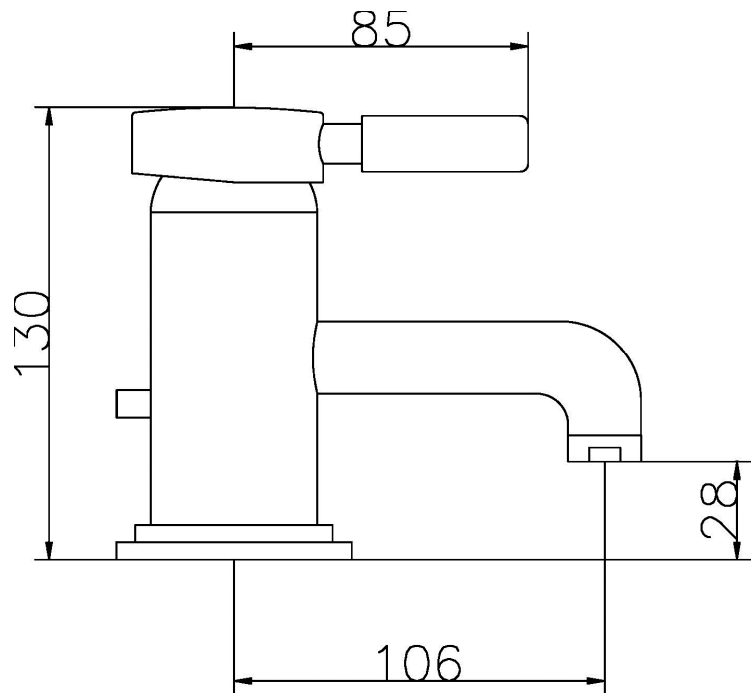

## Tec Eco-Click Single lever Basin Mixer

<b>Barcode</b>	5055146123330
<b>Product Code</b>	PN325
<b>Finishes</b>	Chrome
<b>Product Type</b>	Mono Basin Mixer
<b>Water Pressure</b>	LP1 - 0.1 bar pressure minimum
<b>Standards</b>	BS5412, EN200 and/or WRc/NSF
<b>Requirement</b>	Suitable for all plumbing systems

### ADDITIONAL INFORMATION

- Ceramic Disc Technology
- Eco-click
- Supplied without waste

Bar	Flow l/min
0.1	3
0.5	9
1	12
2	17
3	20

**COMPLIANCE:** Pending