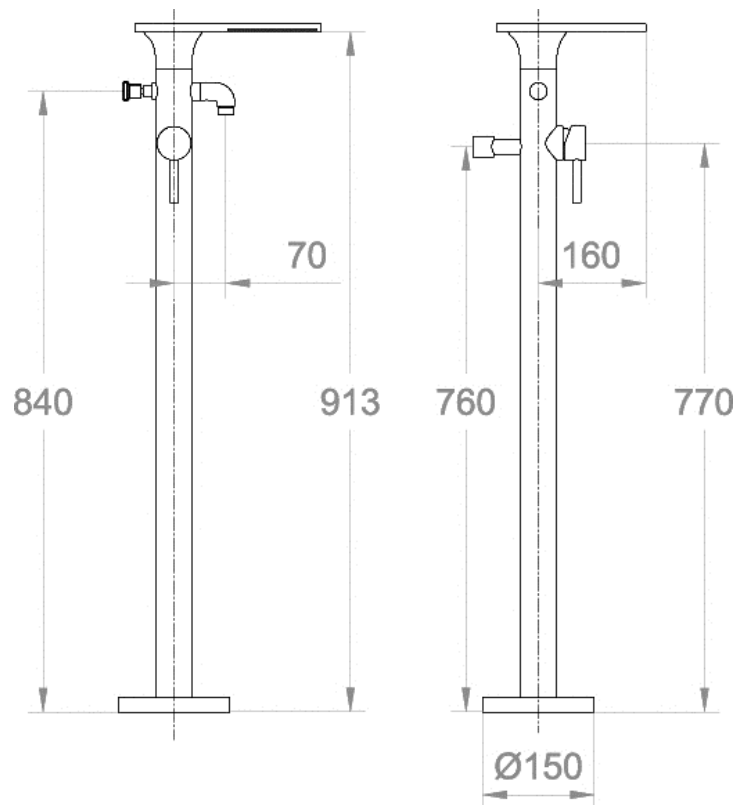

Freestanding Bath Shower Mixer

Barcode	5055369021369
Product Code	TFR362
Finishes	Chrome
Product Type	Freestanding Bath shower Mixer
Water Pressure	HP1 - 1 bar pressure minimum
Standards	BS5412, EN200 and/or WRc/NSF
Requirement	Suitable for all plumbing systems

ADDITIONAL INFORMATION

- Ceramic Disc Technology
- Supplied with handset & hose

Bar	Flow l/min
0.5	10
1	14
2	20
3	25

COMPLIANCE: Pending

CUSTOMER CARE:

For further information please call 01282 446789

KEY TO PRODUCT PRESSURE REQUIREMENTS