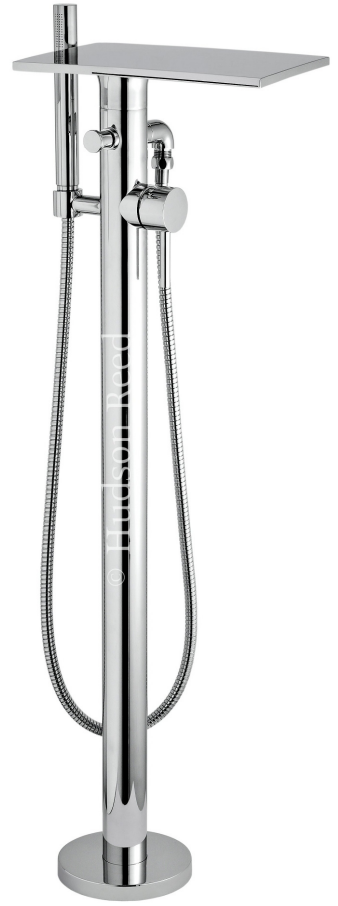

Freestanding Bath Shower Mixer

Barcode	5055369021369
Product Code	TFR362
Finishes	Chrome
Product Type	Freestanding Bath shower Mixer
Water Pressure	HP1 - 1 bar pressure minimum
Standards	BS5412, EN200 and/or WRc/NSF
Requirement	Suitable for all plumbing systems

ADDITIONAL INFORMATION

- Ceramic Disc Technology
- Supplied with handset & hose

Bar	Flow l/min
0.5	10
1	14
2	20
3	25

COMPLIANCE: Pending

CUSTOMER CARE:

For further information please call 01282 446789

KEY TO PRODUCT PRESSURE REQUIREMENTS