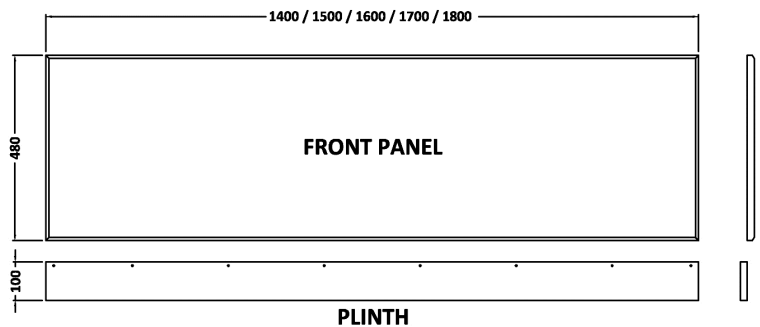

## SIDE PANEL 1400mm

<b>Barcode</b>	5055369023745
<b>Product Code</b>	PAN001
<b>Finishes</b>	WHITE
<b>Product Type</b>	BATH PANEL

### ADDITIONAL INFORMATION

Length	1400mm
Height	480 min x 550mm max