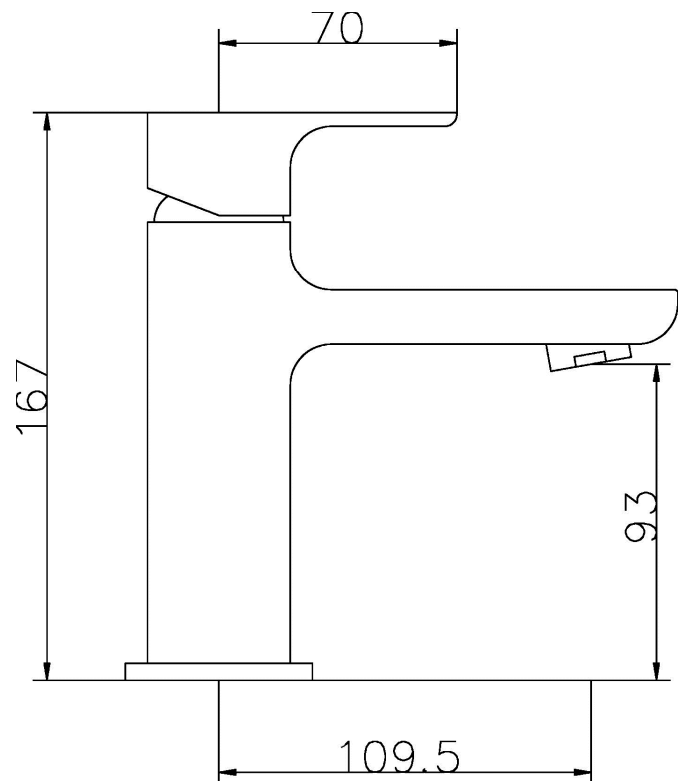

Art Mono Basin Mixer with Waste

Barcode	5055146177258
Product Code	ART305
Finishes	Chrome
Product Type	Mono Basin Mixer
Water Pressure	LP1 - 0.1 bar pressure minimum
Standards	BS5412, EN200 and/or WRc/NSF
Requirement	Suitable for all plumbing systems

ADDITIONAL INFORMATION

- Ceramic Disc Technology
- Supplied with Push Button Waste

Bar	Flow l/min
0.1	3
0.5	9
1	13
2	18
3	22

COMPLIANCE: Pending

CUSTOMER CARE:

For further information please call 01282 446789