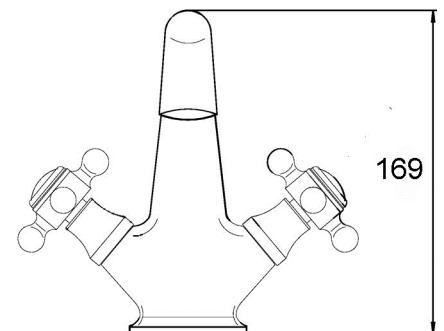

Jade Crosshead/Lever Mono Basin Mixer

Barcode	5055146133957
Product Code	BD305
Finishes	Chrome
Product Type	Mono Basin Mixer Large Spout
Water Pressure	LP1 - 0.1 bar pressure minimum
Standards	BS5412, EN200 and/or WRc/NSF
Requirement	Suitable for all plumbing systems

ADDITIONAL INFORMATION

- Ceramic Disc Technology
- Supplied with Crosshead & Lever Handles & Pop-Up Waste

Bar	Flow l/min
0.1	6
0.5	17
1	23
2	33
3	36

COMPLIANCE: Pending

CUSTOMER CARE:

For further information please call 01282 446789