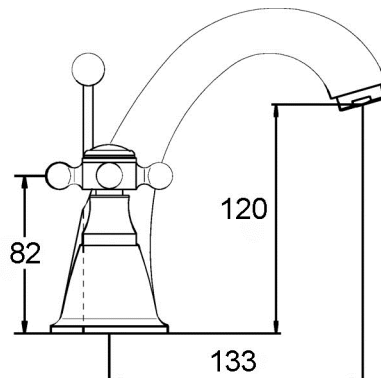

Jade Crosshead/Lever Mono Basin Mixer

Barcode	5055146133957
Product Code	BD305
Finishes	Chrome
Product Type	Mono Basin Mixer Large Spout
Water Pressure	LP1 - 0.1 bar pressure minimum
Standards	BS5412, EN200 and/or WRc/NSF
Requirement	Suitable for all plumbing systems

ADDITIONAL INFORMATION

- Ceramic Disc Technology
- Supplied with Crosshead & Lever Handles & Pop-Up Waste

Bar	Flow l/min
0.1	6
0.5	17
1	23
2	33
3	36

COMPLIANCE: Pending

CUSTOMER CARE:

For further information please call 01282 446789