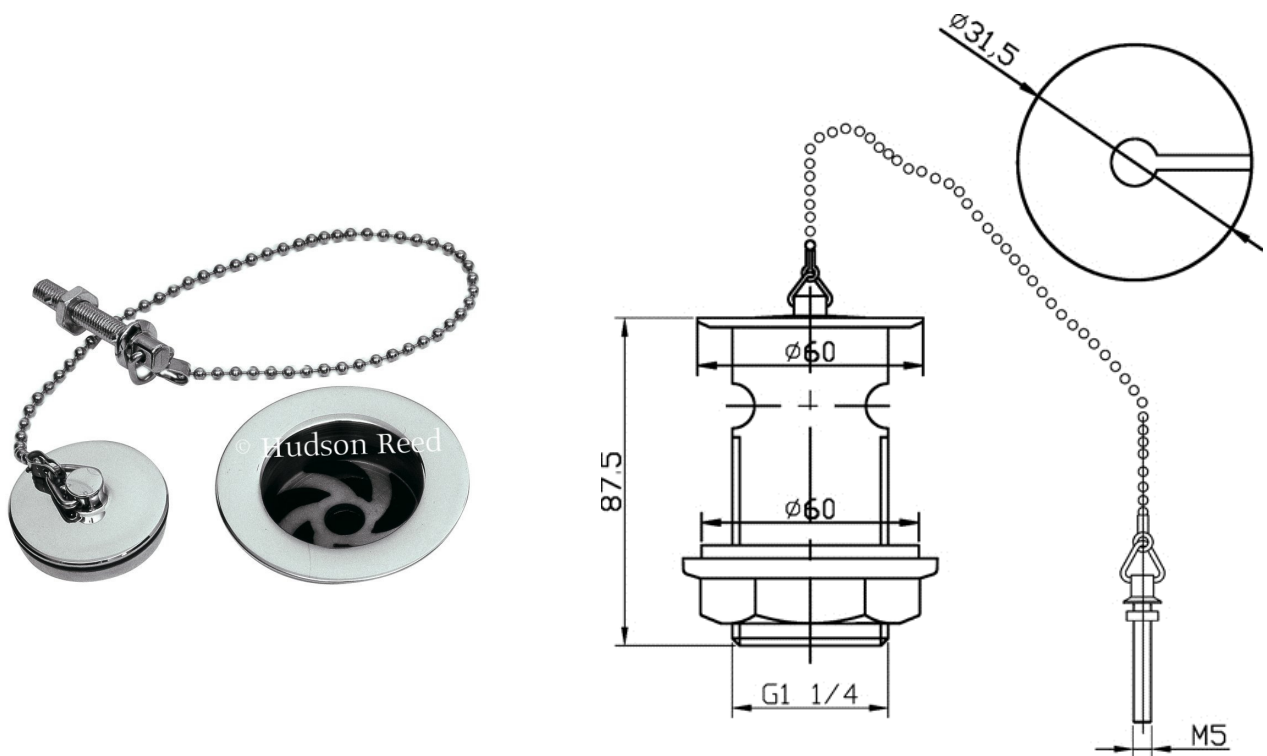

BASIN WASTE with BRASS PLUG & BALL CHAIN

Barcode	5055146104957
Product Code	E303
Finishes	Chrome
Product Type	BASIN WASTE
Standards	Manufactured in accordance with BS EN 274-1: 2002
Requirement	Suitable for all plumbing systems

Guarantee & Aftercare

During installation extra care must be taken to avoid damaging the fittings. We provide a 20 year guarantee against faulty workmanship or materials (excluding serviceable parts), providing they have been installed, cared for and used in accordance with our instructions.

CUSTOMER CARE:

For further information please call 01282 446789