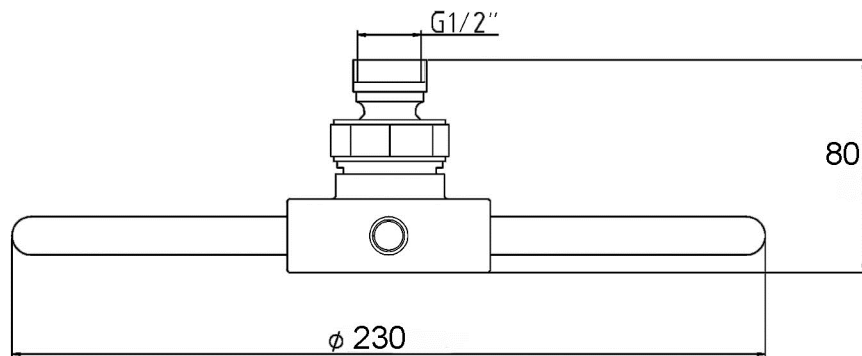

## CLOUDBURST FIXED HEAD

<b>Barcode</b>	5055146179856
<b>Product Code</b>	A3027
<b>Finishes</b>	Chrome
<b>Product Type</b>	Fixed Head
<b>Water Pressure</b>	MP - 0.5 bar pressure minimum
<b>Standards</b>	EN200 and/or WRc/NSF
<b>Requirement</b>	Suitable for all plumbing systems

### ADDITIONAL INFORMATION

Head	230mm Diameter
------	----------------

**COMPLIANCE:** Pending

**CUSTOMER CARE:**

For further information please call 01282 446789