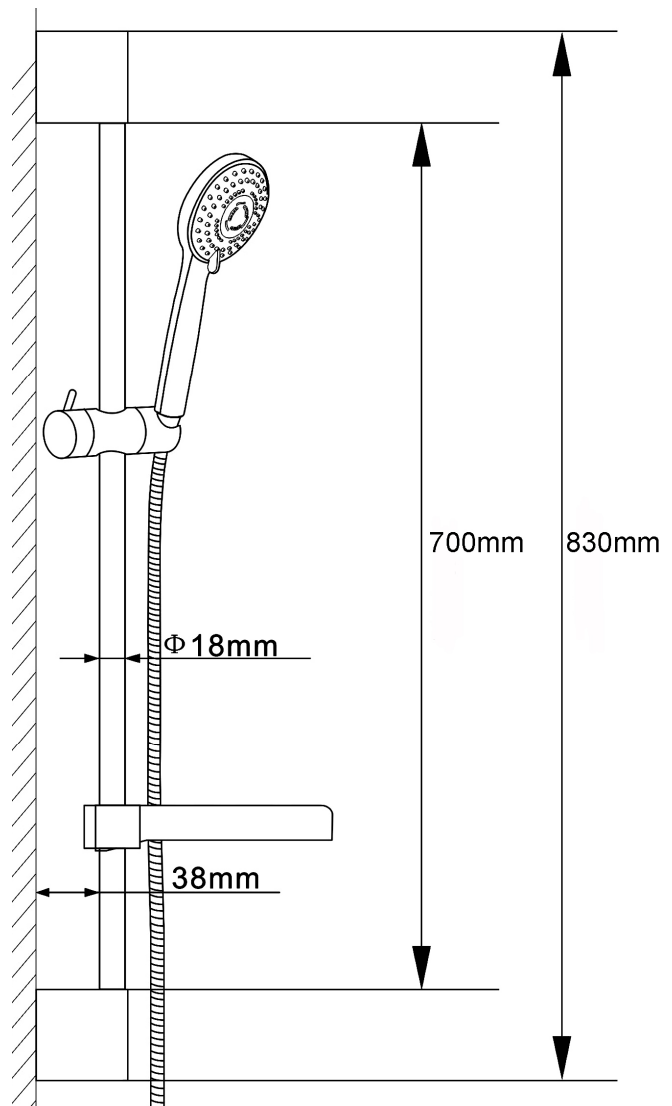

TECHNICAL DATASHEET

SLIMLINE SLIDER RAIL KIT with MULTI-FUNCTION HANDSET

Barcode	5055146181132
Product Code	A3041
Finishes	Chrome
Product Type	Shower Kit
Requirement	Suitable for all plumbing systems

Guarantee & Aftercare

ADDITIONAL INFORMATION

- 1.5m shower flex chrome plated brass
- Slider rail chrome plated brass
- Handset chrome plated ABS
- Outlet elbow chrome plated brass

CUSTOMER CARE:

For further information please call 01282 446789