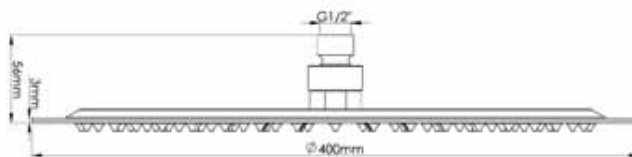

ROUND STAINLESS STEEL SHOWER HEAD

Barcode	5055369008940
Product Code	HEAD46
Finishes	STAINLESS STEEL
Product Type	SHOWER HEADS

Guarantee & Aftercare

During installation extra care must be taken to avoid damaging the fittings. We provide a 20 year guarantee against faulty workmanship or materials (excluding serviceable parts), providing they have been installed, cared for and used in accordance with our instructions.

ADDITIONAL INFORMATION

Head	400 mm Diameter
------	-----------------

CUSTOMER CARE:

For further information please call 01282 446789