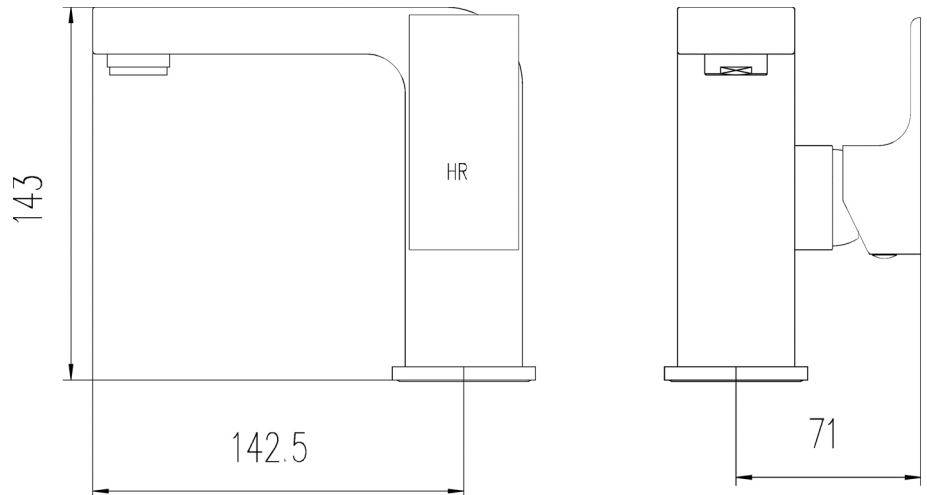

Art Side Action Mono Basin Mixer

Barcode	5055369003532
Product Code	ART355
Finishes	Chrome
Product Type	Mono Basin Mixer
Water Pressure	LP1 - 0.1 bar pressure minimum
Standards	BS5412, EN200 and/or WRc/NSF
Requirement	Suitable for all plumbing systems

ADDITIONAL INFORMATION

- Ceramic Disc Technology
- Supplied without waste

Bar	Flow l/min
0.1	3.5
0.5	8
1	11
2	16
3	19

COMPLIANCE: Pending

CUSTOMER CARE:

For further information please call 01282 446789

KEY TO PRODUCT PRESSURE REQUIREMENTS