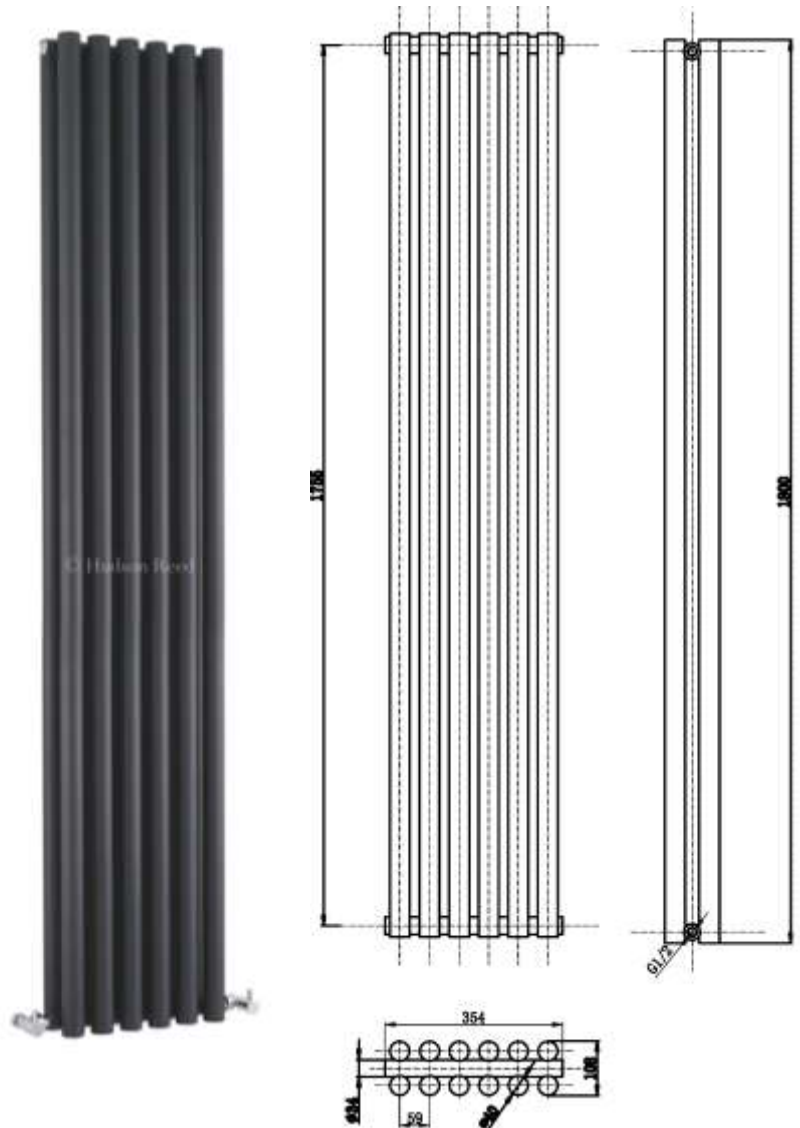

**DOUBLE SAVY PANEL DESIGNER RADIATOR RADIATOR**

**Product Code** HLA92 **Barcode** 5055369008490  
**Finish** ANTHRACITE **Ral No** 7016  
**Product Type** DESIGNER RADIATOR  
**Btu/hr output** 4872 at 60 C

**ADDITIONAL INFORMATION**

Watts	1428
Pipe centres	444mm
Projection	130mm
Max height	1800mm
Max width	354mm

**CUSTOMER CARE:**

For further information please call 01282 446789