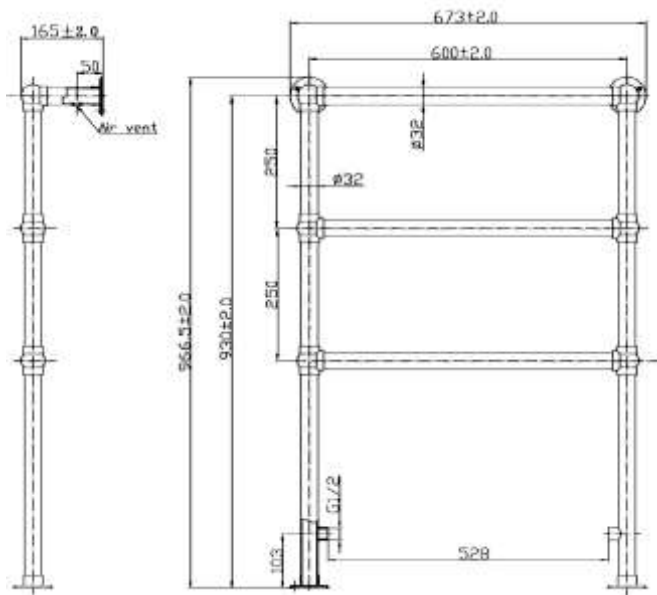

COUNTESS HEATED TOWEL RAIL

Product Code HT301 **Barcode** 5055146123583

Finish CHROME

Product Type HEATED TOWEL RAIL

Btu/hr output 864 at 60 C

Guarantee & Aftercare

During installation extra care must be taken to avoid damaging the fittings. We provide a 20 year guarantee against faulty workmanship or materials (excluding serviceable parts), providing they have been installed, cared for and used in accordance with our instructions.

ADDITIONAL INFORMATION

Watts	252
Pipe centres	435mm
Tube diameter	32mm
Max projection	165mm
Max height	966mm
Max width	676mm

CUSTOMER CARE:

For further information please call 01282 446789