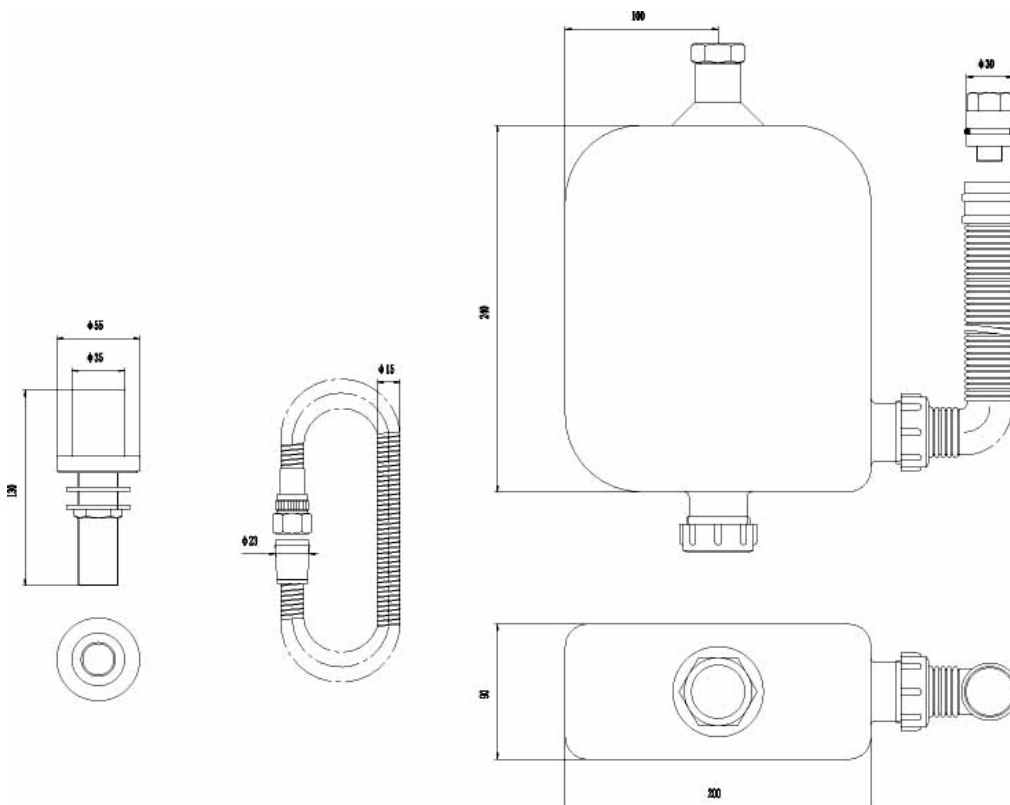

DECK SHOWER KIT

Barcode	5055146141068
Product Code	EA383
Finishes	Chrome
Product Type	SPECIALIST ACCESSORIES
Requirement	Suitable for all plumbing systems

Guarantee & Aftercare

During installation extra care must be taken to avoid damaging the fittings. We provide a 20 year guarantee against faulty workmanship or materials (excluding serviceable parts), providing they have been installed, cared for and used in accordance with our instructions.