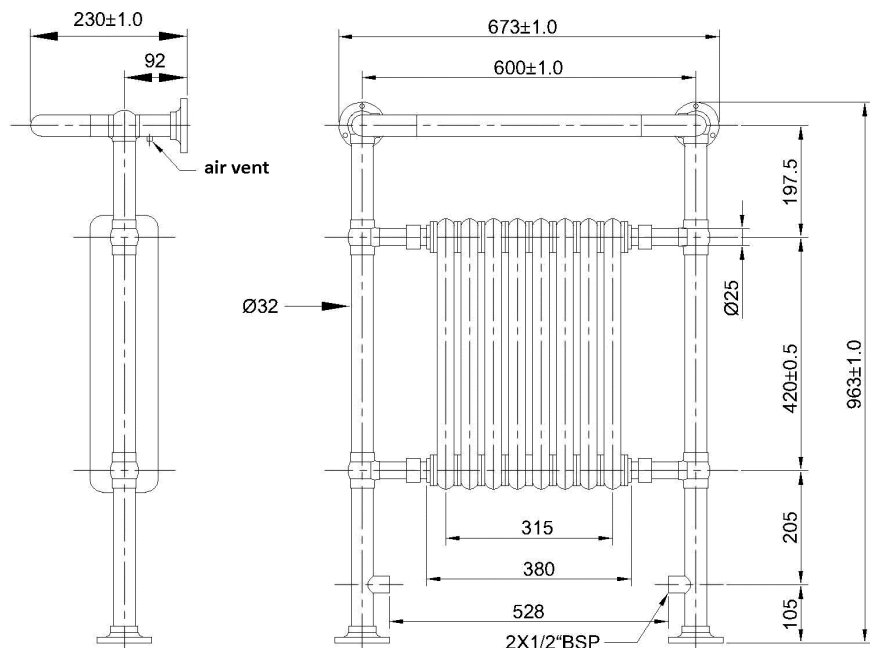

MARQUIS HEATED TOWEL RAIL

Product Code	HT702	Barcode	5055369008995
Finish	CHROME & BLACK	Ral No	9005
Product Type	HEATED TOWEL RAIL		
Btu/hr output	3640 at 60 C		

Guarantee & Aftercare

During installation extra care must be taken to avoid damaging the fittings. We provide a 20 year guarantee against faulty workmanship or materials (excluding serviceable parts), providing they have been installed, cared for and used in accordance with our instructions.

ADDITIONAL INFORMATION

Watts	1066
Pipe centres	515mm
Max projection	230mm
Max height	960mm
Max width	675mm

CUSTOMER CARE:

For further information please call 01282 446789