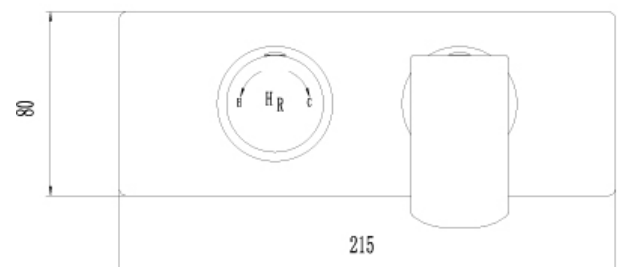

## Hero Twin Concealed Thermostatic Shower Valve

<b>Barcode</b>	5055369009770
<b>Product Code</b>	HER3210
<b>Finishes</b>	Chrome
<b>Product Type</b>	Thermostatic Shower Valve
<b>Water Pressure</b>	LP1 - 0.1 bar pressure minimum
<b>Standards</b>	BC254/0207, EN200 and/or WRc/NSF
<b>Requirement</b>	Suitable for all plumbing systems

### ADDITIONAL INFORMATION

- Can be fitted vertically or horizontally
- TMV2 Approved

Bar	Flow l/min
0.1	5.5
0.5	14
1	20
2	29
3	44

**COMPLIANCE:** Pending

**CUSTOMER CARE:**

For further information please call 01282 446789