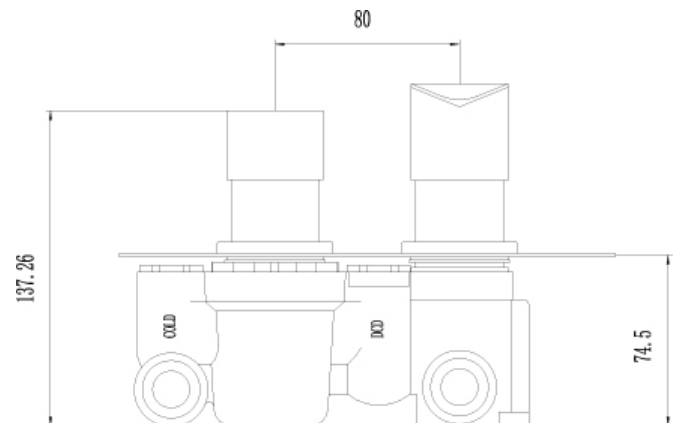

## Hero Twin Concealed Thermostatic Shower Valve

<b>Barcode</b>	5055369009770
<b>Product Code</b>	HER3210
<b>Finishes</b>	Chrome
<b>Product Type</b>	Thermostatic Shower Valve
<b>Water Pressure</b>	LP1 - 0.1 bar pressure minimum
<b>Standards</b>	BC254/0207, EN200 and/or WRc/NSF
<b>Requirement</b>	Suitable for all plumbing systems

### ADDITIONAL INFORMATION

- Can be fitted vertically or horizontally
- TMV2 Approved

Bar	Flow l/min
0.1	5.5
0.5	14
1	20
2	29
3	44

**COMPLIANCE:** Pending

**CUSTOMER CARE:**

For further information please call 01282 446789