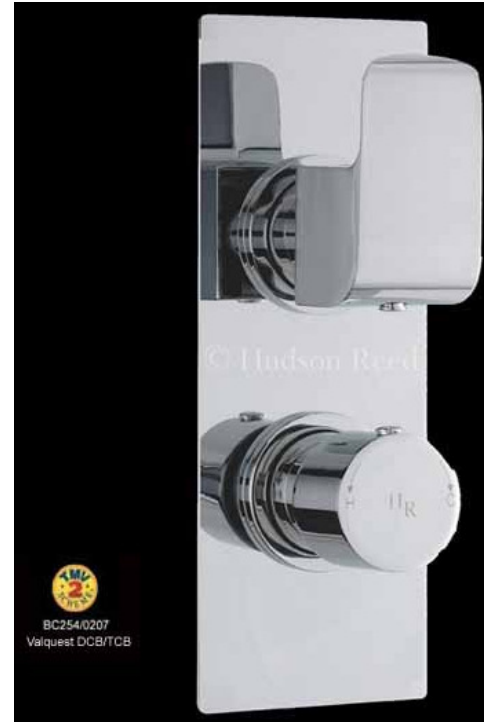

## Hero Twin Concealed Thermostatic Shower Valve

<b>Barcode</b>	5055369009770
<b>Product Code</b>	HER3210
<b>Finishes</b>	Chrome
<b>Product Type</b>	Thermostatic Shower Valve
<b>Water Pressure</b>	LP1 - 0.1 bar pressure minimum
<b>Standards</b>	BC254/0207, EN200 and/or WRc/NSF
<b>Requirement</b>	Suitable for all plumbing systems

### ADDITIONAL INFORMATION

- Can be fitted vertically or horizontally
- TMV2 Approved

Bar	Flow l/min
0.1	5.5
0.5	14
1	20
2	29
3	44

**COMPLIANCE:** Pending

**CUSTOMER CARE:**

For further information please call 01282 446789