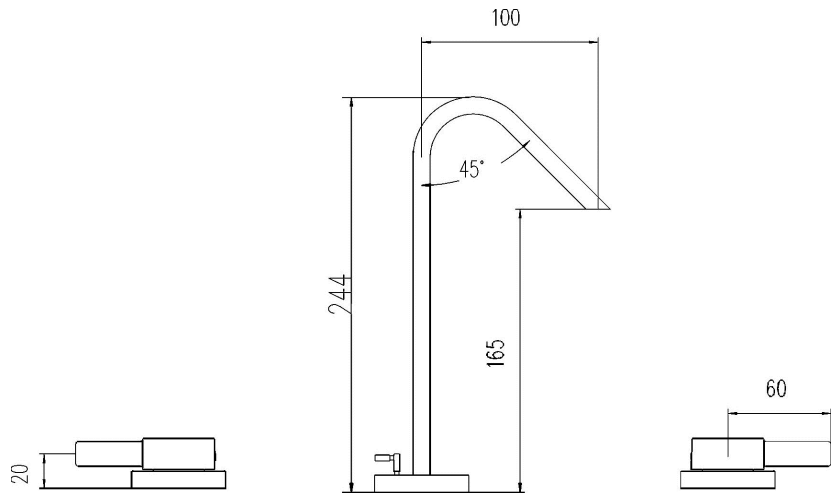

## Clio 4 Tap Hole Bath Mixer with Swivel Spout & Shower Kit

<b>Barcode</b>	5055146143550
<b>Product Code</b>	MG334
<b>Finishes</b>	Chrome
<b>Product Type</b>	4TH Bath Mixer
<b>Water Pressure</b>	MP - 0.5 bar pressure minimum
<b>Standards</b>	BS5412, EN200 and/or WRc/NSF
<b>Requirement</b>	Suitable for all plumbing systems

### ADDITIONAL INFORMATION

- Ceramic Disc Technology
- Supplied with Swivel Spout & Shower Kit

Bar	Flow l/min
0.1	6
0.5	13
1	18
2	24
3	30

**COMPLIANCE:** Pending

**CUSTOMER CARE:**

For further information please call 01282 446789