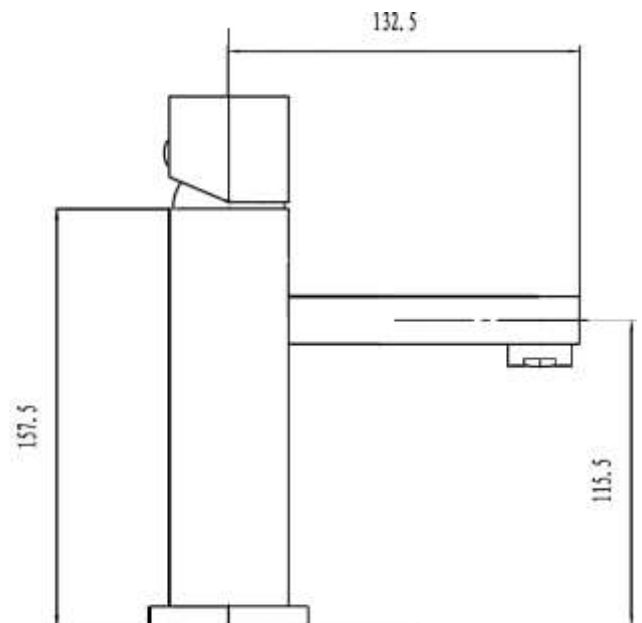

Kubix Single Operation Mono Basin Mixer

Barcode	5055146179122
Product Code	PA355
Finishes	Chrome
Product Type	Mono Basin Mixer
Water Pressure	LP1 - 0.1 bar pressure minimum
Standards	BS5412, EN200 and/or WRc/NSF
Requirement	Suitable for all plumbing systems

ADDITIONAL INFORMATION

- Ceramic Disc Technology
- Supplied with Push Button Waste

Bar	Flow l/min
0.1	3.5
0.5	45
1	10.5
2	15
3	18.5

COMPLIANCE: Pending

CUSTOMER CARE:

For further information please call 01282 446789