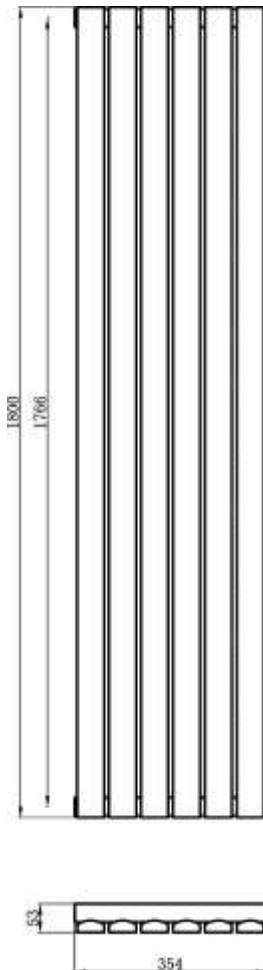

SLOANE SINGLE PANEL DESIGNER RADIATOR

Product Code	HLA72	Barcode	5055369000609
Finish	ANTHRACITE	Ral No	7016
Product Type	DESIGNER RADIATOR		
Btu/hr output	3558 at 60 C		

Guarantee & Aftercare

During installation extra care must be taken to avoid damaging the fittings. We provide a 20 year guarantee against faulty workmanship or materials (excluding serviceable parts), providing they have been installed, cared for and used in accordance with our instructions.

ADDITIONAL INFORMATION

Watts	1043
Pipe centres	444mm
Max projection	120mm
Max height	1800mm
Max width	354mm

CUSTOMER CARE:

For further information please call 01282 446789