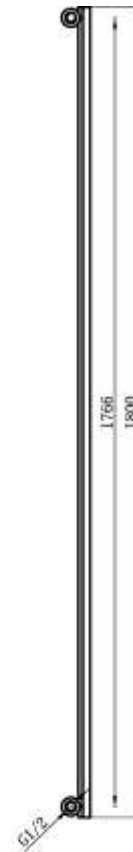

SLOANE SINGLE PANEL DESIGNER RADIATOR

Product Code	HLA72	Barcode	5055369000609
Finish	ANTHRACITE	Ral No	7016
Product Type	DESIGNER RADIATOR		
Btu/hr output	3558 at 60 C		

Guarantee & Aftercare

During installation extra care must be taken to avoid damaging the fittings. We provide a 20 year guarantee against faulty workmanship or materials (excluding serviceable parts), providing they have been installed, cared for and used in accordance with our instructions.

ADDITIONAL INFORMATION

Watts	1043
Pipe centres	444mm
Max projection	120mm
Max height	1800mm
Max width	354mm

CUSTOMER CARE:

For further information please call 01282 446789