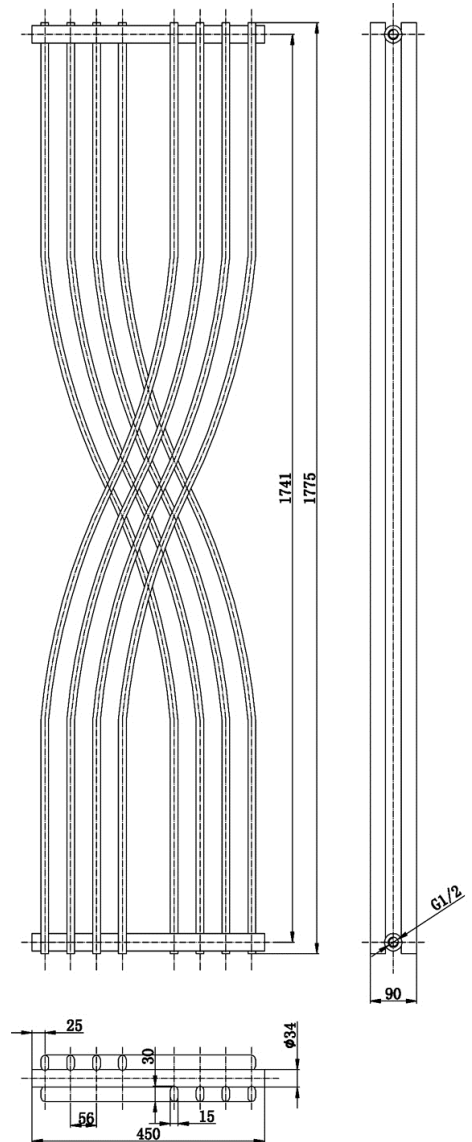

### ADDITIONAL INFORMATION

Watts	714
Pipe centres	540mm
Projection	110mm
Max height	1775mm
Max width	450mm