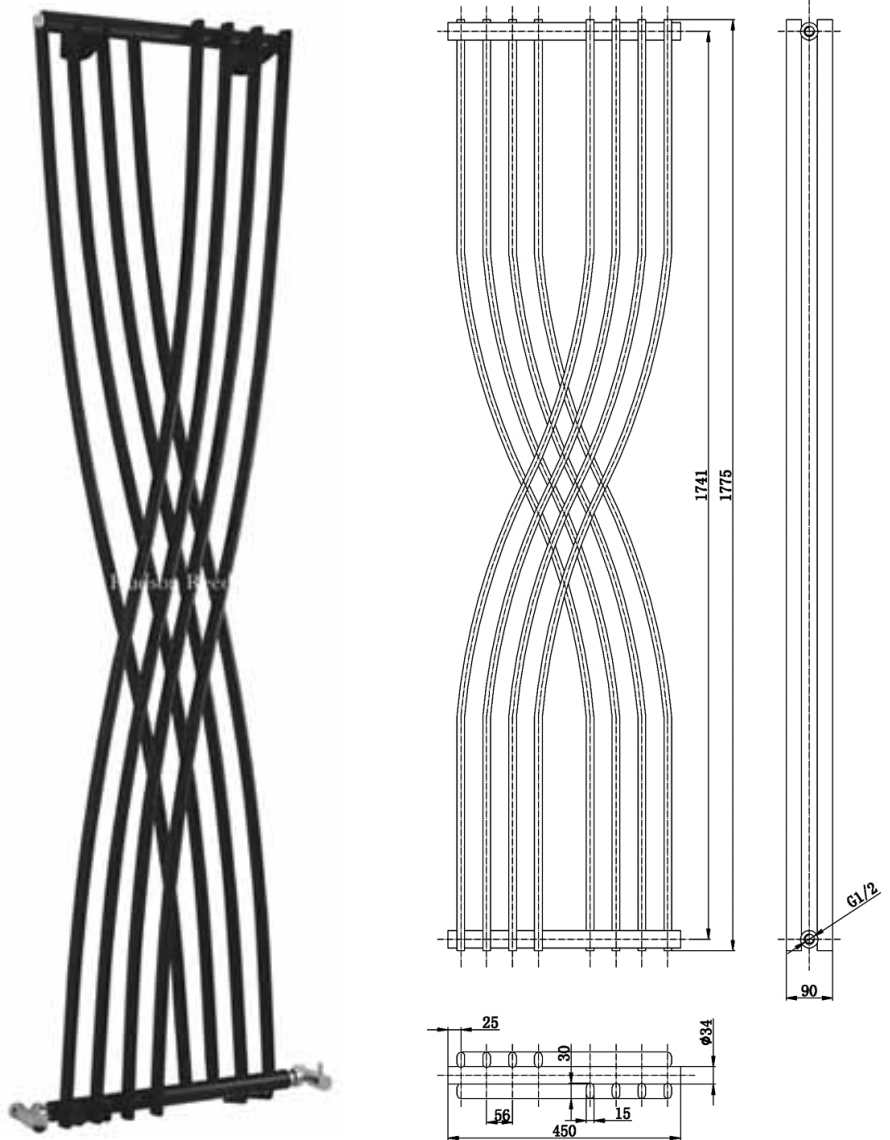

XCITE DESIGNER RADIATOR RADIATOR

Product Code	HLB94	Barcode	5055369008537
Finish	HIGH GLOSS BLACK	Ral No	9005
Product Type	DESIGNER RADIATOR		
Btu/hr output	2866 at 60 C		

Guarantee & Aftercare

During installation extra care must be taken to avoid damaging the fittings. We provide a 20 year guarantee against faulty workmanship or materials (excluding serviceable parts), providing they have been installed, cared for and used in accordance with our instructions.

ADDITIONAL INFORMATION

Watts	840
Pipe centres	540mm
Projection	110mm
Max height	1775mm
Max width	450mm

CUSTOMER CARE:

For further information please call 01282 446789