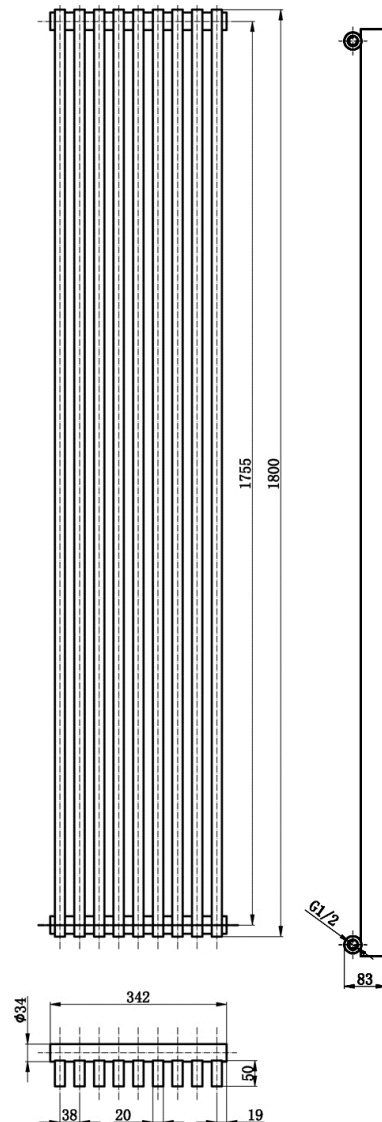

PARALLEL DESIGNER RADIATOR RADIATOR

Product Code	HLS90	Barcode	5055369008421
Finish	HIGH GLOSS SILVER	Ral No	9043
Product Type	DESIGNER RADIATOR		
Btu/hr output	5834 at 60 C		

Guarantee & Aftercare

During installation extra care must be taken to avoid damaging the fittings. We provide a 20 year guarantee against faulty workmanship or materials (excluding serviceable parts), providing they have been installed, cared for and used in accordance with our instructions.

ADDITIONAL INFORMATION

Watts	1710
Pipe centres	432mm
Projection	125mm
Max height	1800mm
Max width	342mm

CUSTOMER CARE:

For further information please call 01282 446789