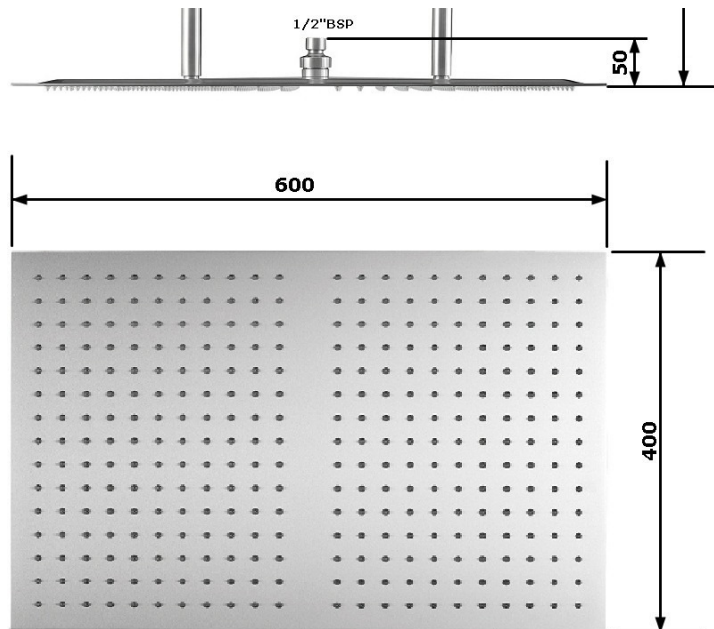

TECHNICAL DATASHEET

Hudson Reed

CEILING MOUNTED SHOWER HEAD 600 x 400mm

Barcode	5055369021307
Product Code	HEAD66
Finishes	CHROME
Product Type	SHOWER HEADS

Guarantee & Aftercare

During installation extra care must be taken to avoid damaging the fittings. We provide a 20 year guarantee against faulty workmanship or materials (excluding serviceable parts), providing they have been installed, cared for and used in accordance with our instructions.

ADDITIONAL INFORMATION

Length	600mm
Width	400mm

CUSTOMER CARE:

For further information please call 01282 446789