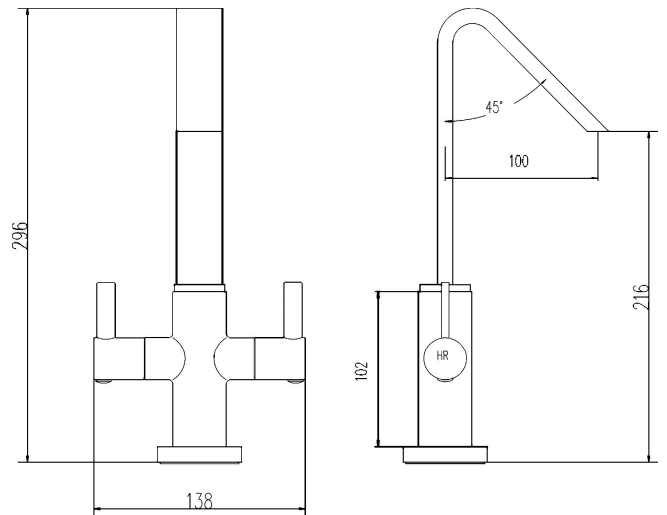

TECHNICAL DATASHEET

Clio Cruciform Mono Basin Mixer with Swivel Spout

Barcode	5055146148029
Product Code	MG345
Finishes	Chrome
Product Type	Mono Basin Mixer
Water Pressure	LP1 - 0.1 bar pressure minimum
Standards	BS5412, EN200 and/or WRc/NSF
Requirement	Suitable for all plumbing systems

ADDITIONAL INFORMATION

- Ceramic Disc Technology
- Supplied with Swivel Spout & Push Button Waste

Bar	Flow l/min
0.1	4
0.5	10
1	14
2	19
3	26

COMPLIANCE: Pending

CUSTOMER CARE:

For further information please call 01282 446789