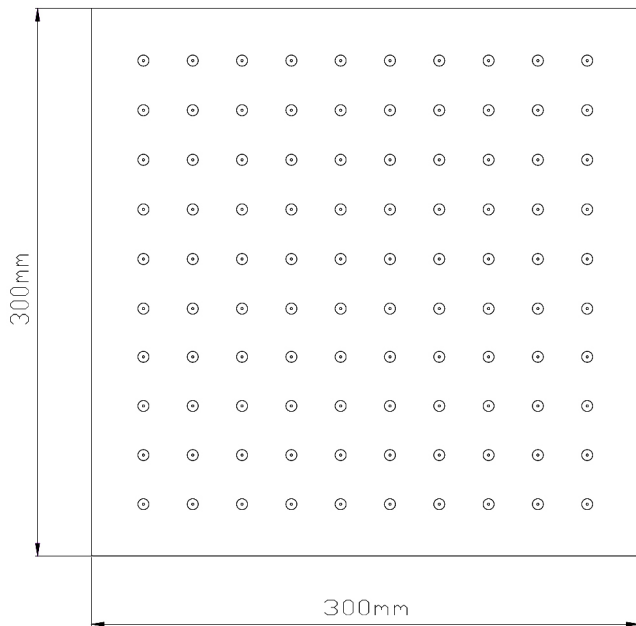

SQUARE THIN FIXED SHOWER HEAD 300 x 300mm

Barcode	5055369018727
Product Code	HEAD58
Finishes	CHROME
Product Type	SHOWER HEADS

Guarantee & Aftercare

During installation extra care must be taken to avoid damaging the fittings. We provide a 20 year guarantee against faulty workmanship or materials (excluding serviceable parts), providing they have been installed, cared for and used in accordance with our instructions.

ADDITIONAL INFORMATION

Length	300mm
Width	300mm

CUSTOMER CARE:

For further information please call 01282 446789