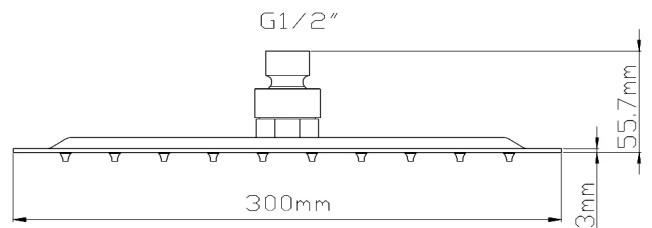

SQUARE THIN FIXED SHOWER HEAD 300 x 300mm

Barcode	5055369018727
Product Code	HEAD58
Finishes	CHROME
Product Type	SHOWER HEADS

Guarantee & Aftercare

During installation extra care must be taken to avoid damaging the fittings. We provide a 20 year guarantee against faulty workmanship or materials (excluding serviceable parts), providing they have been installed, cared for and used in accordance with our instructions.

ADDITIONAL INFORMATION

Length	300mm
Width	300mm

CUSTOMER CARE:

For further information please call 01282 446789