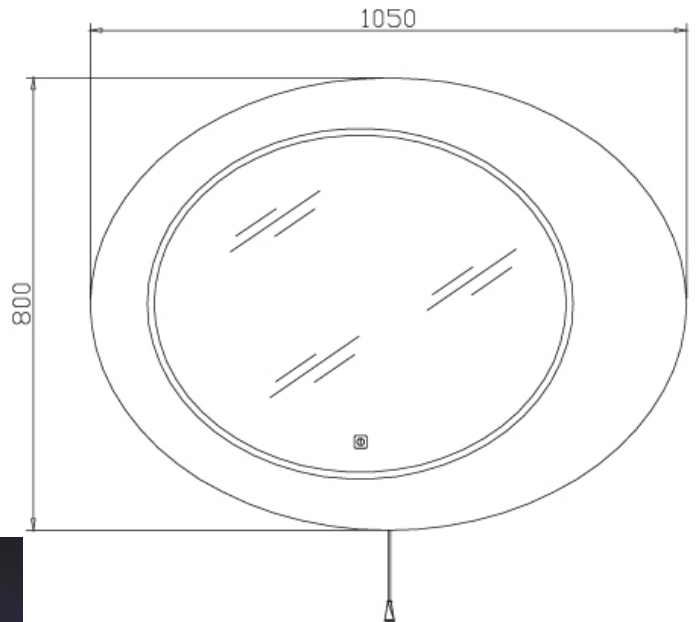

MAVERICK MOTOIN SENSOR BACKLIT MIRROR

Barcode 5055369018901

Product Code LQ036

Product Type MIRROR

Standards BS7671

Guarantee & Aftercare

During installation extra care must be taken to avoid damaging the fittings. We provide a 12 month guarantee against faulty workmanship or materials (excluding serviceable parts), providing they have been installed, cared for and used in accordance with our instructions.

ADDITIONAL INFORMATION

Height	800mm
Width	1050mm
Depth	60mm

CUSTOMER CARE: For further information please call 01282 446789