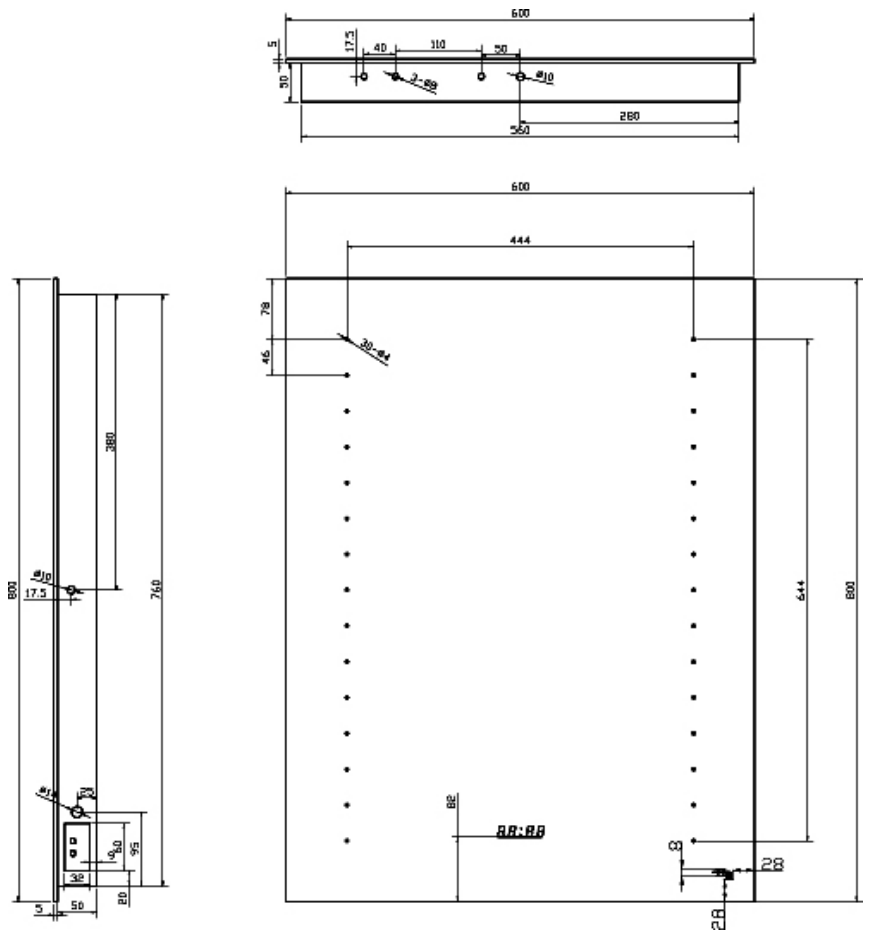

TECHNICAL DATASHEET

Panorama Motion Sensor Backlit Mirror with Shaving Socket, Digital Clock & De-Mist

Barcode 5055369018970
Product Code LQ044
Product Type MIRROR

Guarantee & Aftercare

During installation extra care must be taken to avoid damaging the fittings. We provide a 12 month guarantee against faulty workmanship or materials (excluding serviceable parts), providing they have been installed, cared for and used in accordance with our instructions.

ADDITIONAL INFORMATION

| | |
|---------------|-------|
| Height | 800mm |
| Width | 600mm |
| Depth | 50mm |

CUSTOMER CARE: For further information please call 01282 446789