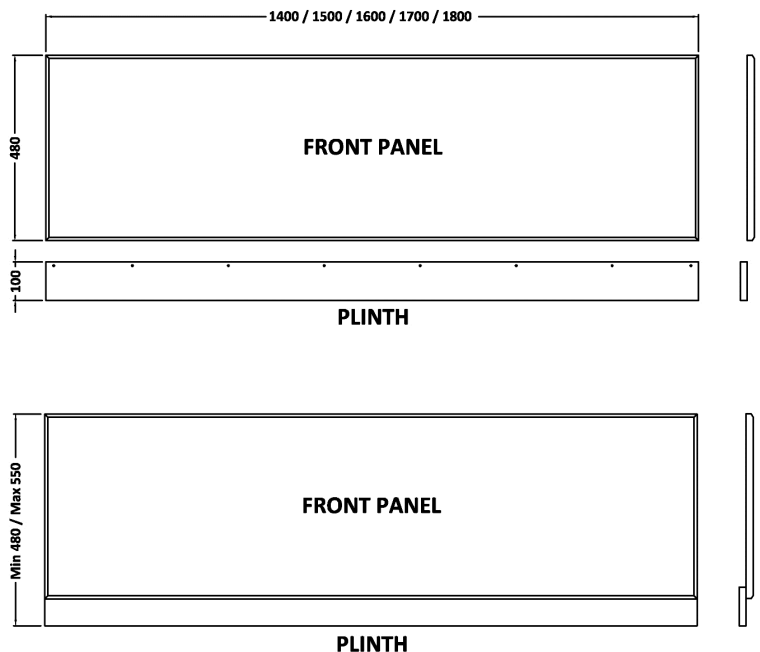

SIDE PANEL 1800mm

Barcode	5055369023981
Product Code	PAN025
Finishes	WHITE
Product Type	BATH PANEL

Guarantee & Aftercare

During installation extra care must be taken to avoid damaging the fittings. We provide a 5 year guarantee against faulty workmanship or materials (excluding serviceable parts), providing they have been installed, cared for and used in accordance with our instructions.

ADDITIONAL INFORMATION

Length	1800mm
Height	480 min x 550mm max

CUSTOMER CARE:

For further information please call 01282 446789