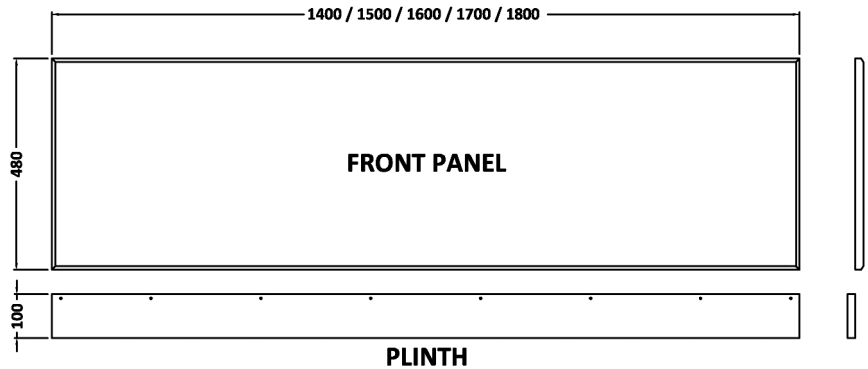

SIDE PANEL 1800mm

Barcode	5055369024001
Product Code	PAN027
Finishes	BURGUNDY
Product Type	BATH PANEL

Guarantee & Aftercare

During installation extra care must be taken to avoid damaging the fittings. We provide a 5 year guarantee against faulty workmanship or materials (excluding serviceable parts), providing they have been installed, cared for and used in accordance with our instructions.

Length	1800mm
Height	480 min x 550mm max

CUSTOMER CARE:

For further information please call 01282 446789