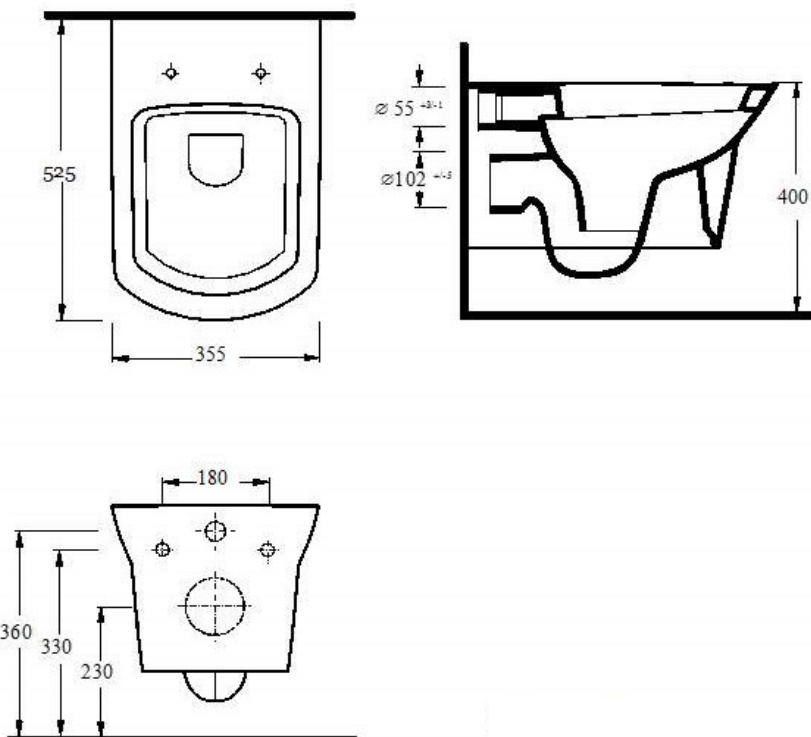

These ceramic product comply with:

- BS 3402: 1969: Specification for quality of vitreous china sanitary appliances
- BS EN 33 WC pans with close coupled cistern, connecting dimensions
- The flush mechanism is WRAS approved.
- The dual flush button gives 4 and 6 litres respectively.

ADDITIONAL INFORMATION—The cistern & fittings comply with the following standards.
(Image shows cistern and pan).