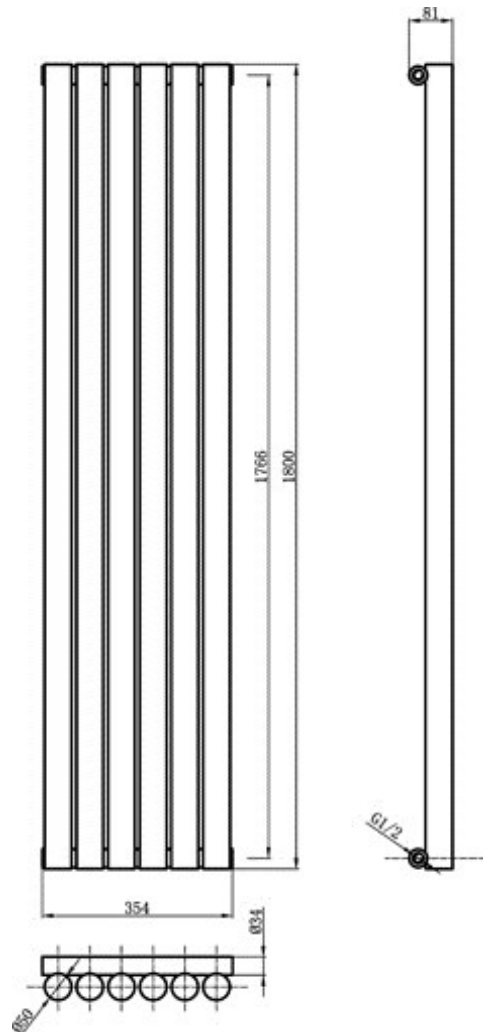

## SAVY DESIGNER RADIATOR

<b>Product Code</b>	HLS53	<b>Barcode</b>	5055369003457
<b>Finish</b>	HIGH GLOSS SILVER	<b>Ral No</b>	9043
<b>Product Type</b>	DESIGNER RADIATOR		
<b>Btu/hr output</b>	1998 at 60 C / 1573 at 50 C		

### ADDITIONAL INFORMATION

Watts at 60 C	585
Watts at 50 C	461
Pipe centres	440mm
Tube diameter	50mm
Max projection	133mm
Max height	1800mm
Max width	354mm