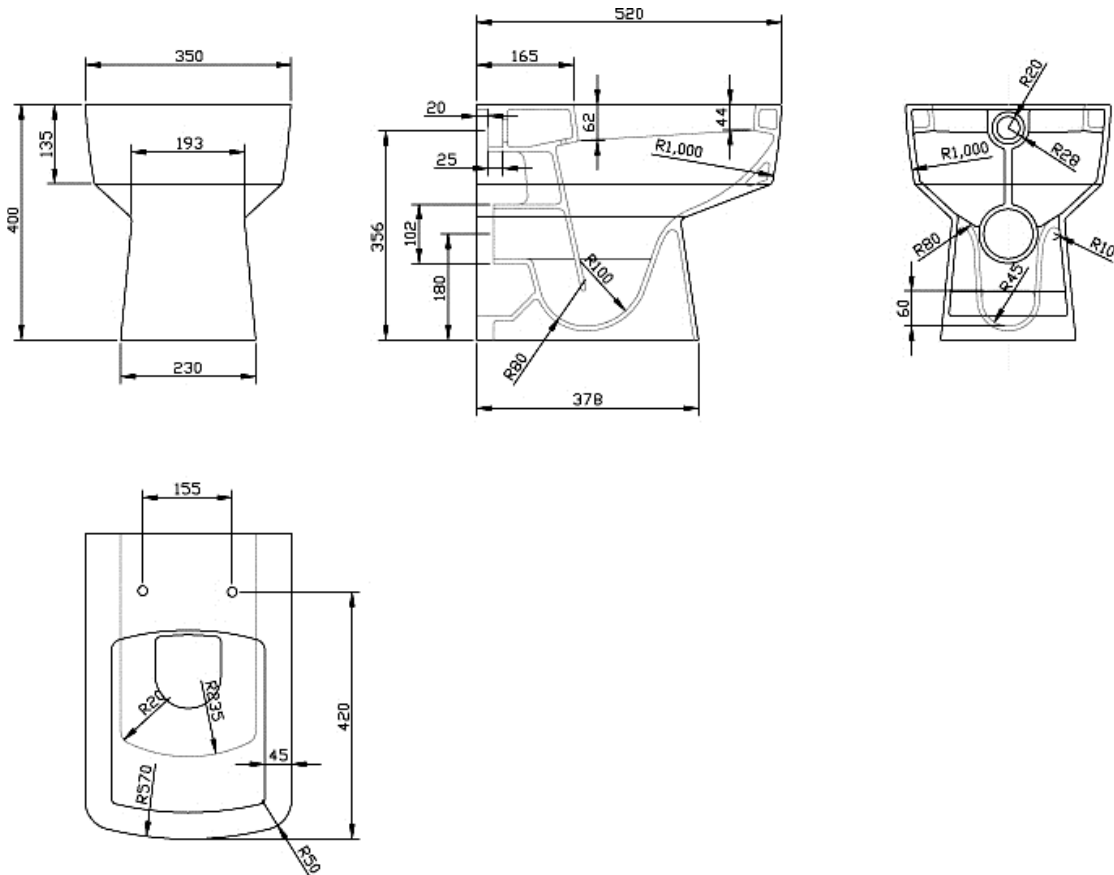

Guarantee & Aftercare

During installation extra care must be taken to avoid damaging the fittings. We provide a 5 year guarantee against faulty workmanship or materials (excluding serviceable parts), providing they have been installed, cared for and used in accordance with our instructions.