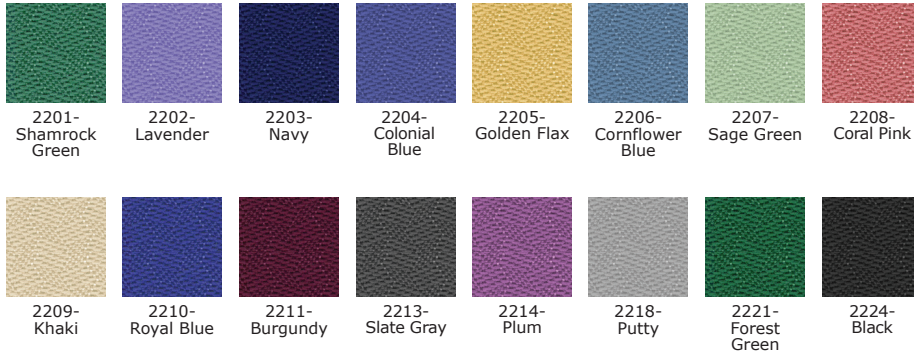

Fabrics, Vinyls & Finishes

Standard Fabric Colors

Standard Vinyl Colors

Standard Plastic Color

Tabletop Finishes

elements
by ofm inc.

Idiom—Momentum Fabric

Olympus—CF Stinson Vinyl