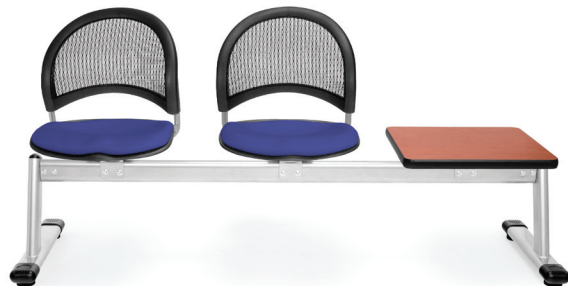

333-T
Moon 3-Unit Beam Seating
with 2 Seats & 1 Table
Overall Size:
33.75" H x 73.25" W x 21.50" D