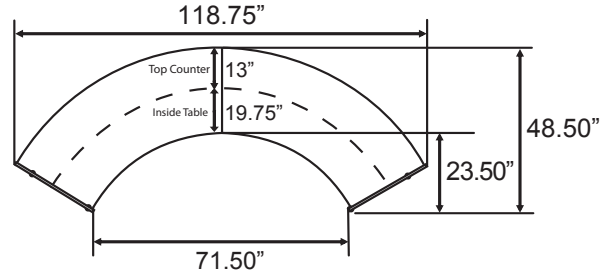

Finishes

Cherry Top/
Silver Base

Maple Top/
Silver Base

Walnut Top/
Silver Base

Model 55290 Single-Unit
Footprint: 69.50" W x 45.50" H x 33.50" D
Top Counter: 13" D
Interior Desktop: 19.75" D

Model 55292 Double-Unit
118.75" W x 45.50" H x 48.50" D
Top Counter: 13" D
Interior Desktop: 19.75" D

Model 55293 Triple-Unit
142" W x 45.50" H x 71" D
Top Counter: 13" D
Interior Desktop: 19.75" D

See diagrams
on third page

55290
Interior View

55292
Interior View

55293
Interior View

Marque Reception Stations

Finishes

Cherry Top/
Silver Base

Maple Top/
Silver Base

Walnut Top/
Silver Base

Model 55294 Four-Unit
142" W x 45.50" H x 90" D
Top Counter: 13" D
Interior Desktop: 19.75" D

Model 55296 Five-Unit
142" W x 45.50" H x 128" D
Top Counter: 13" D
Interior Desktop: 19.75" D

Model 55490 ADA
62.50" W x 32.75" H x 25.25" D
Interior Leg Space: 42.75" W x 32" H

See diagrams
on next page

Marque Reception Stations

55290 Footprint

55292 Footprint

55293 Footprint

55294 Footprint

55296 Footprint