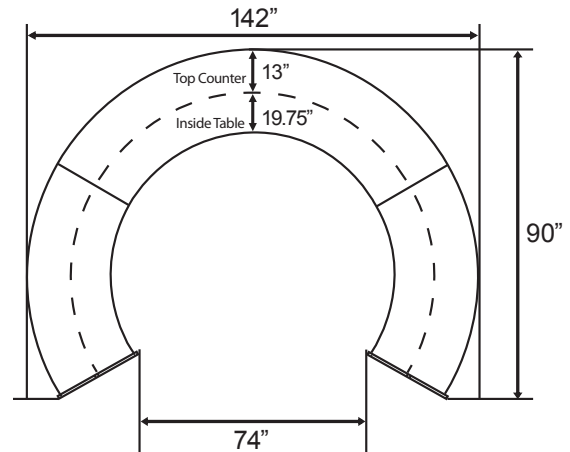

Finishes

Cherry Top/
Silver Base

Maple Top/
Silver Base

Walnut Top/
Silver Base

Model 55290 Single-Unit
Footprint: 69.50" W x 45.50" H x 33.50" D
Top Counter: 13" D
Interior Desktop: 19.75" D

Model 55292 Double-Unit
118.75" W x 45.50" H x 48.50" D
Top Counter: 13" D
Interior Desktop: 19.75" D

Model 55293 Triple-Unit
142" W x 45.50" H x 71" D
Top Counter: 13" D
Interior Desktop: 19.75" D

See diagrams
on third page

55290
Interior View

55292
Interior View

55293
Interior View

Marque Reception Stations

Finishes

Cherry Top/
Silver Base

Maple Top/
Silver Base

Walnut Top/
Silver Base

Model 55294 Four-Unit
142" W x 45.50" H x 90" D
Top Counter: 13" D
Interior Desktop: 19.75" D

Model 55296 Five-Unit
142" W x 45.50" H x 128" D
Top Counter: 13" D
Interior Desktop: 19.75" D

Model 55490 ADA
62.50" W x 32.75" H x 25.25" D
Interior Leg Space: 42.75" W x 32" H

See diagrams
on next page

Marque Reception Stations

55290 Footprint

55292 Footprint

55293 Footprint

55294 Footprint

55296 Footprint