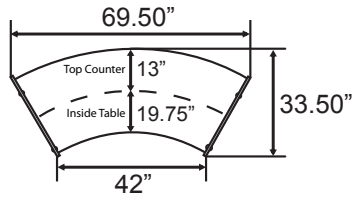

Finishes

Cherry Top/
Silver Base

Maple Top/
Silver Base

Walnut Top/
Silver Base

Model 55290 Single-Unit
Footprint: 69.50" W x 45.50" H x 33.50" D
Top Counter: 13" D
Interior Desktop: 19.75" D

Model 55292 Double-Unit
118.75" W x 45.50" H x 48.50" D
Top Counter: 13" D
Interior Desktop: 19.75" D

Model 55293 Triple-Unit
142" W x 45.50" H x 71" D
Top Counter: 13" D
Interior Desktop: 19.75" D

See diagrams
on third page

55290
Interior View

55292
Interior View

55293
Interior View

Marque Reception Stations

Finishes

Cherry Top/
Silver Base

Maple Top/
Silver Base

Walnut Top/
Silver Base

Model 55294 Four-Unit
142" W x 45.50" H x 90" D
Top Counter: 13" D
Interior Desktop: 19.75" D

Model 55296 Five-Unit
142" W x 45.50" H x 128" D
Top Counter: 13" D
Interior Desktop: 19.75" D

Model 55490 ADA
62.50" W x 32.75" H x 25.25" D
Interior Leg Space: 42.75" W x 32" H

See diagrams
on next page

Marque Reception Stations

55290 Footprint

55292 Footprint

55293 Footprint

55294 Footprint

55296 Footprint