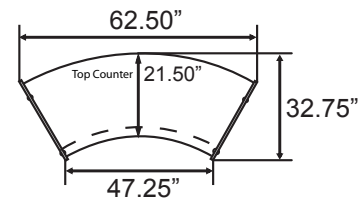

Finishes

Cherry Top/
Silver Base

Maple Top/
Silver Base

Walnut Top/
Silver Base

Model 55290 Single-Unit
Footprint: 69.50" W x 45.50" H x 33.50" D
Top Counter: 13" D
Interior Desktop: 19.75" D

Model 55292 Double-Unit
118.75" W x 45.50" H x 48.50" D
Top Counter: 13" D
Interior Desktop: 19.75" D

Finishes

Cherry Top/
Silver Base

Maple Top/
Silver Base

Walnut Top/
Silver Base

Model 55294 Four-Unit
142" W x 45.50" H x 90" D
Top Counter: 13" D
Interior Desktop: 19.75" D

Model 55296 Five-Unit
142" W x 45.50" H x 128" D
Top Counter: 13" D
Interior Desktop: 19.75" D

Model 55490 ADA
62.50" W x 32.75" H x 25.25" D
Interior Leg Space: 42.75" W x 32" H

See diagrams
on next page

Marque Reception Stations

55290 Footprint

55292 Footprint

55293 Footprint

55294 Footprint

55296 Footprint