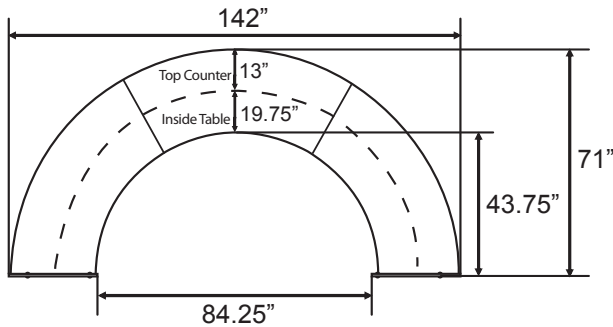

Finishes

Cherry Top/
Silver Base

Maple Top/
Silver Base

Walnut Top/
Silver Base

Model 55290 Single-Unit
Footprint: 69.50" W x 45.50" H x 33.50" D
Top Counter: 13" D
Interior Desktop: 19.75" D

Model 55292 Double-Unit
118.75" W x 45.50" H x 48.50" D
Top Counter: 13" D
Interior Desktop: 19.75" D

Model 55293 Triple-Unit
142" W x 45.50" H x 71" D
Top Counter: 13" D
Interior Desktop: 19.75" D

See diagrams
on third page

55290
Interior View

55292
Interior View

55293
Interior View

Marque Reception Stations

Finishes

Cherry Top/
Silver Base

Maple Top/
Silver Base

Walnut Top/
Silver Base

Model 55294 Four-Unit
142" W x 45.50" H x 90" D
Top Counter: 13" D
Interior Desktop: 19.75" D

Model 55296 Five-Unit
142" W x 45.50" H x 128" D
Top Counter: 13" D
Interior Desktop: 19.75" D

Model 55490 ADA
62.50" W x 32.75" H x 25.25" D
Interior Leg Space: 42.75" W x 32" H

See diagrams
on next page

Marque Reception Stations

55290 Footprint

55292 Footprint

55293 Footprint

55294 Footprint

55296 Footprint