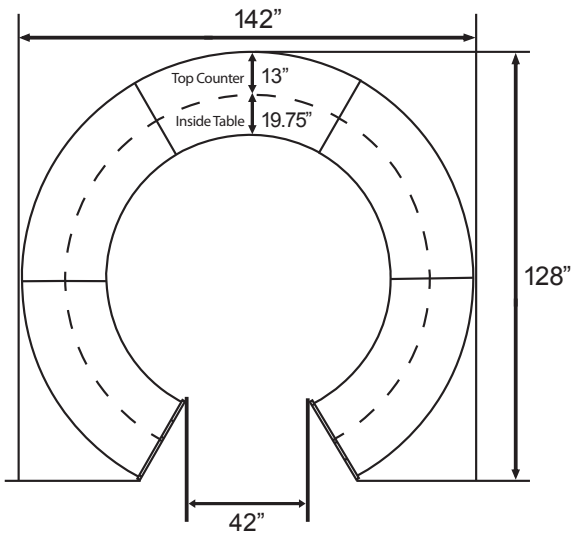

Finishes

Cherry Top/
Silver Base

Maple Top/
Silver Base

Walnut Top/
Silver Base

Model 55290 Single-Unit
Footprint: 69.50" W x 45.50" H x 33.50" D
Top Counter: 13" D
Interior Desktop: 19.75" D

Model 55292 Double-Unit
118.75" W x 45.50" H x 48.50" D
Top Counter: 13" D
Interior Desktop: 19.75" D

Model 55293 Triple-Unit
142" W x 45.50" H x 71" D
Top Counter: 13" D
Interior Desktop: 19.75" D

See diagrams
on third page

55290
Interior View

55292
Interior View

55293
Interior View

Marque Reception Stations

Finishes

Cherry Top/
Silver Base

Maple Top/
Silver Base

Walnut Top/
Silver Base

Model 55294 Four-Unit
142" W x 45.50" H x 90" D
Top Counter: 13" D
Interior Desktop: 19.75" D

Model 55296 Five-Unit
142" W x 45.50" H x 128" D
Top Counter: 13" D
Interior Desktop: 19.75" D

Model 55490 ADA
62.50" W x 32.75" H x 25.25" D
Interior Leg Space: 42.75" W x 32" H

See diagrams
on next page

Marque Reception Stations

55290 Footprint

55292 Footprint

55293 Footprint

55294 Footprint

55296 Footprint