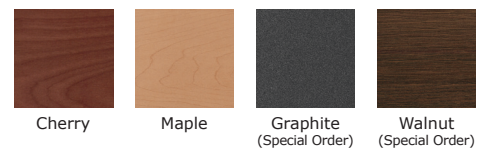

Polycarbonate

Translucent

Vinyl Colors

Beige

Gray

Frame Finishes

Gray

Black
(Special Order)

Special Order Fabric Colors

Burgundy

Dark Blue

Grape

Laminate Finishes

Cherry

Maple

Graphite
(Special Order)

Vinyl Colors

Frame Finishes

Special Order Fabric Colors

Laminate Finishes

PG296-2
Overall Height: 41"
Overall Width: 106"
Overall Depth: 37"
Counter: 14" D x ¾" thick
Desk: 29" H x 48" W x 24" D

PG297-2
Overall Height: 41"
Overall Width: 130"
Overall Depth: 48"
Counter: 14" D x ¾" thick
Desk: 29.50" H x 60" W x 24" D