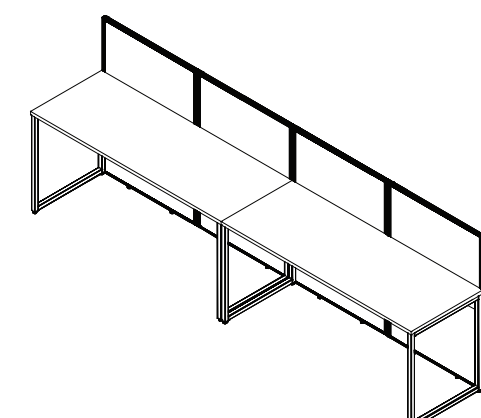

2: PS63634-A

2: PS63634-A + 2: PS63632-B

2: PS63634-A + 2: PS63632-B

PS63242-C + PS6324-D

2: PS63242-C + 2: PS6324-D

2: PS63242-C

Features/Caractéristiques:

- Tackable panels
- Collaborative panels
- Meets ANSI/BIFMA standards
- Assembles in 35 minutes (with a power tool)
- Dimensions: 63" W x 24.5" D x 29.5" H (desk)
44.5" H x 31.5" W x 1" T (panels)