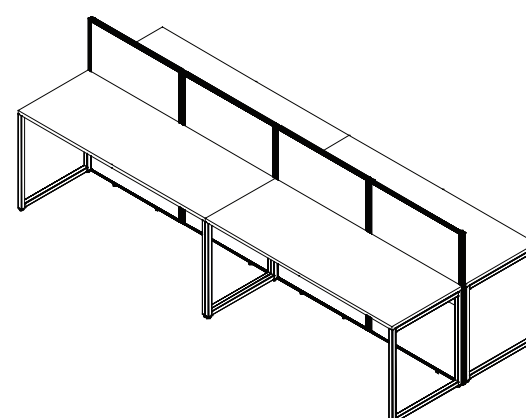

2: PS63634-A

2: PS63634-A + 2: PS63632-B

2: PS63634-A + 2: PS63632-B

PS63242-C + PS6324-D

2: PS63242-C + 2: PS6324-D

2: PS63242-C

Features/Caractéristiques:

- Tackable panels
- Collaborative panels
- Meets ANSI/BIFMA standards
- Assembles in 35 minutes (with a power tool)
- Dimensions: 63" W x 24.5" D x 29.5" H (desk)
44.5" H x 31.5" W x 1" T (panels)