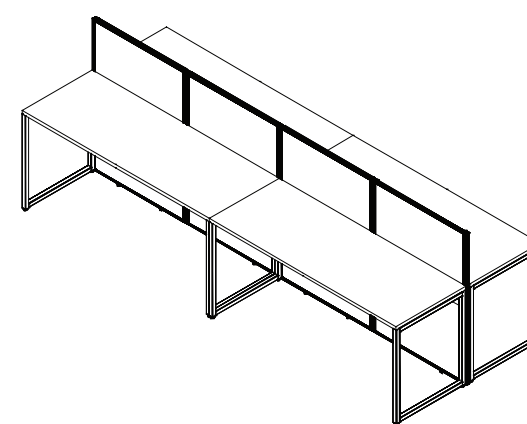

2: PS63634-A

2: PS63634-A + 2: PS63632-B

2: PS63634-A + 2: PS63632-B

PS63242-C + PS6324-D

2: PS63242-C + 2: PS6324-D

2: PS63242-C

Features/Caractéristiques:

- Tackable panels
- Collaborative panels
- Meets ANSI/BIFMA standards
- Assembles in 35 minutes (with a power tool)
- Dimensions: 63" W x 24.5" D x 29.5" H (desk)
44.5" H x 31.5" W x 1" T (panels)