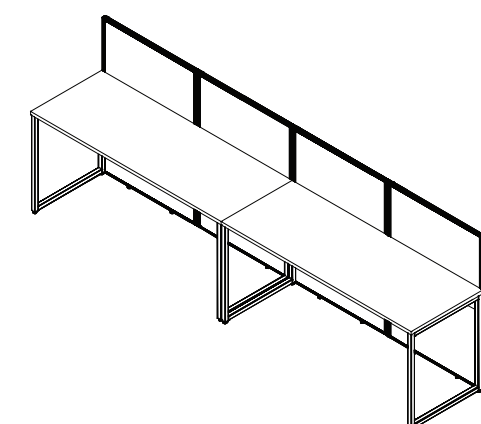

2: PS63634-A

2: PS63634-A + 2: PS63632-B

2: PS63634-A + 2: PS63632-B

PS63242-C + PS6324-D

2: PS63242-C + 2: PS6324-D

2: PS63242-C

Features/Caractéristiques:

- Tackable panels
- Collaborative panels
- Meets ANSI/BIFMA standards
- Assembles in 35 minutes (with a power tool)
- Dimensions: 63" W x 24.5" D x 29.5" H (desk)
44.5" H x 31.5" W x 1" T (panels)