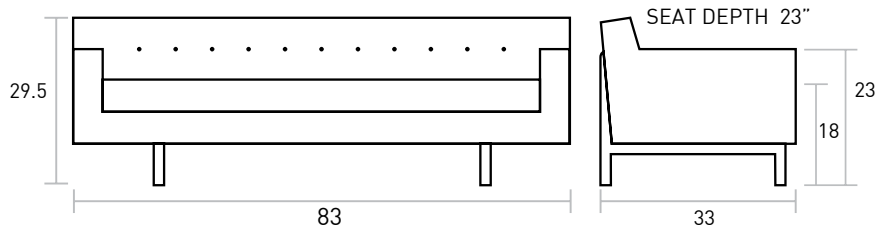

Rochelle Sofa

UPHOLSTERY → Fabric
BASE → Solid Wood

A mid-century inspired sofa with button-tufted upholstery. Features inset wood legs and a unique wood detail on the back. Constructed with 100% FSC-Certified Wood in support of responsible forest management.