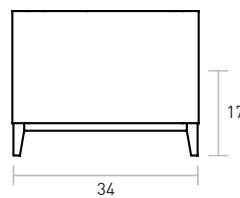

Atwood Sofa

SEAT DEPTH 22"

UPHOLSTERY → Fabric
BASE → Walnut

The Atwood Sofa is a tailored design which features a blind-tufted seat, back, and arms, along with piping details which lend to a clean, sophisticated look. The solid wood perimeter base is walnut finish with tapered legs. Made with FSC-Certified wood in support of responsible forest management. The Atwood is also available as a chair or sectional.