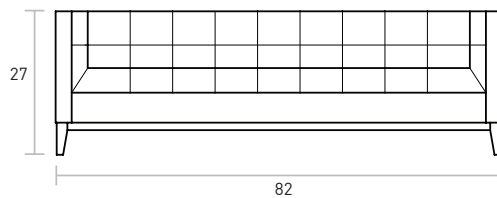

Atwood Sofa

SEAT DEPTH 22"

UPHOLSTERY → Fabric
BASE → Walnut

The Atwood Sofa is a tailored design which features a blind-tufted seat, back, and arms, along with piping details which lend to a clean, sophisticated look. The solid wood perimeter base is walnut finish with tapered legs. Made with FSC-Certified wood in support of responsible forest management. The Atwood is also available as a chair or sectional.