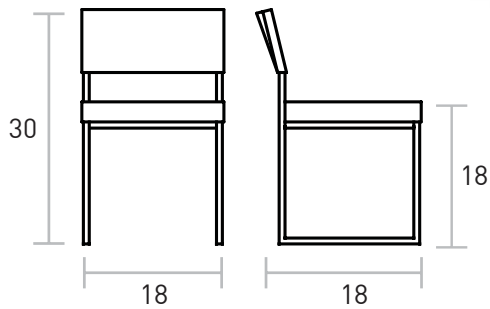

# Graph Chair

**UPHOLSTERY** → Vinyl  
**FRAME** → Stainless Steel

An architectural-inspired stainless steel frame with upholstered seat and back.  
Clean lined, modern, and durable.

THIS PRODUCT IS MANUFACTURED WITH FSC-CERTIFIED WOOD