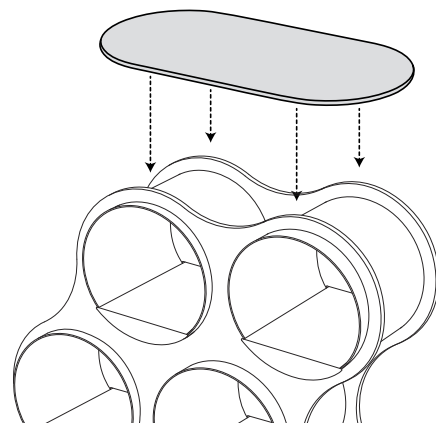

BOLLA⁴ POP Shelving

Shelves done at a **POP** of your fingers.

Configure space with color and geometric form. Bolla 4 a perfect credenza, media console or simply as a shelving system.

Great selection of colors available to suit any environment. Shelves done differently. Bolla 4 packs flat for shipping, very light weight and it can be assembled in minutes. Designer: David Winston. Made in USA

Patent # 70352-00002

Height: 36" Width: 48" Depth: 16"

Features:

- No Tools required to assemble
- Adjustable reposition-able shelves
- Customization using BOLLA accessories

Materials:

- Ultra-thin Hi-impact flexible plastic tubes.
- Wood composite panel with GREENGUARD certified laminate.
- Lightweight Metal shelving

Accessories:

- Extra SHELVES for additional configurations
- Add a glass top for even more surface area

slotted glass top

glass top

arctic blue

red

tangerine

black