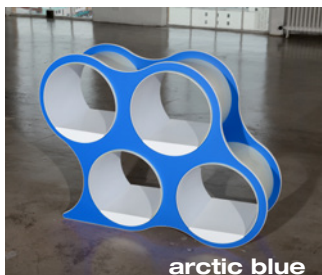

Patent # 70352-00002

Height: 36" Width: 48" Depth: 16"

Features:

- No Tools required to assemble
- Adjustable reposition-able shelves
- Customization using BOLLA accessories

Materials:

- Ultra-thin Hi-impact flexible plastic tubes.
- Wood composite panel with GREENGUARD certified laminate.
- Lightweight Metal shelving

Accessories:

- Extra SHELVES for additional configurations
- Add a glass top for even more surface area

slotted glass top

glass top

arctic blue

red

tangerine

black