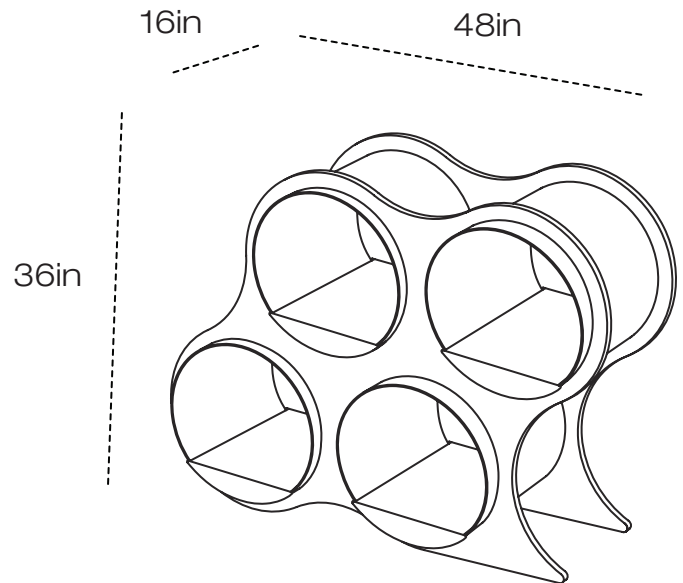

STORAGE

scale^{1:1}
furniture & lighting

BOLLA⁴ POP Shelving

Shelves done at a **POP** of your fingers.

Configure space with color and geometric form. Bolla 4 a perfect credenza, media console or simply as a shelving system.

Great selection of colors available to suit any environment. Shelves done differently. Bolla 4 packs flat for shipping, very light weight and it can be assembled in minutes. Designer: David Winston. Made in USA

Patent # 70352-00002

Height: 36" Width: 48" Depth: 16"

Features:

- No Tools required to assemble
- Adjustable reposition-able shelves
- Customization using BOLLA accessories

Materials:

- Ultra-thin Hi-impact flexible plastic tubes.
- Wood composite panel with GREENGUARD certified laminate.
- Lightweight Metal shelving

Accessories:

- Extra SHELVES for additional configurations
- Add a glass top for even more surface area

slotted glass top