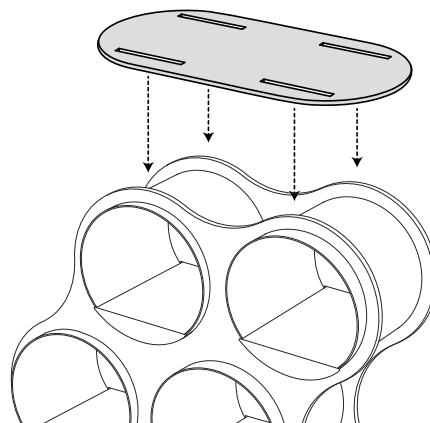

BOLLA⁴ POP Shelving

Shelves done at a **POP** of your fingers.

Configure space with color and geometric form. Bolla 4 a perfect credenza, media console or simply as a shelving system.

Great selection of colors available to suit any environment. Shelves done differently. Bolla 4 packs flat for shipping, very light weight and it can be assembled in minutes. Designer: David Winston. Made in USA

Patent # 70352-00002

Height: 36" Width: 48" Depth: 16"

Features:

- No Tools required to assemble
- Adjustable reposition-able shelves
- Customization using BOLLA accessories

Materials:

- Ultra-thin Hi-impact flexible plastic tubes.
- Wood composite panel with GREENGUARD certified laminate.
- Lightweight Metal shelving

Accessories:

- Extra SHELVES for additional configurations
- Add a glass top for even more surface area

slotted glass top

glass top

arctic blue

red

tangerine

black