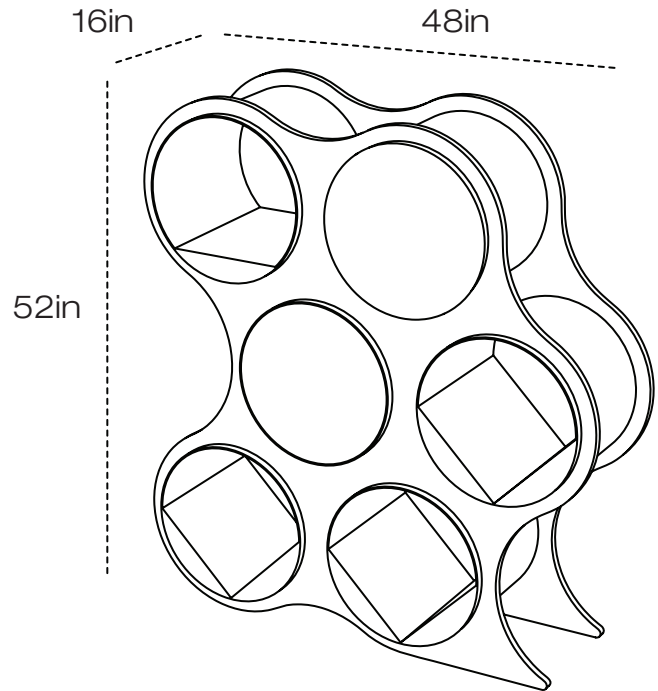

BOLLA⁶

POP Shelving

Shelves done at a **POP** of your fingers.

Configure space with color and geometric form. Bolla Pop Shelving is both a storage system and a room divider. Great selection of colors available to suit any environment. Shelves done differently. Bolla Pop shelving is an amazing combination of geometry and physics. Inner panels coil in and the natural compressive force holds the shelving system together without a single tool. Bolla packs flat for shipping, very light weight and it can be assembled in minutes. Designer: David Winston. Made in USA

Patent # 70352-00002

Height: 52" Width: 48" Depth: 16"

Features:

- No Tools required to assemble
- Adjustable reposition-able shelves
- Customization using BOLLA accessories

Materials:

- Ultra-thin Hi-impact flexible plastic tubes.
- Wood composite panel with GREENGUARD certified laminate.
- Lightweight Metal shelving

Accessories:

- Extra SHELVES for additional configurations
- Add a glass top for even more surface area

slotted glass top