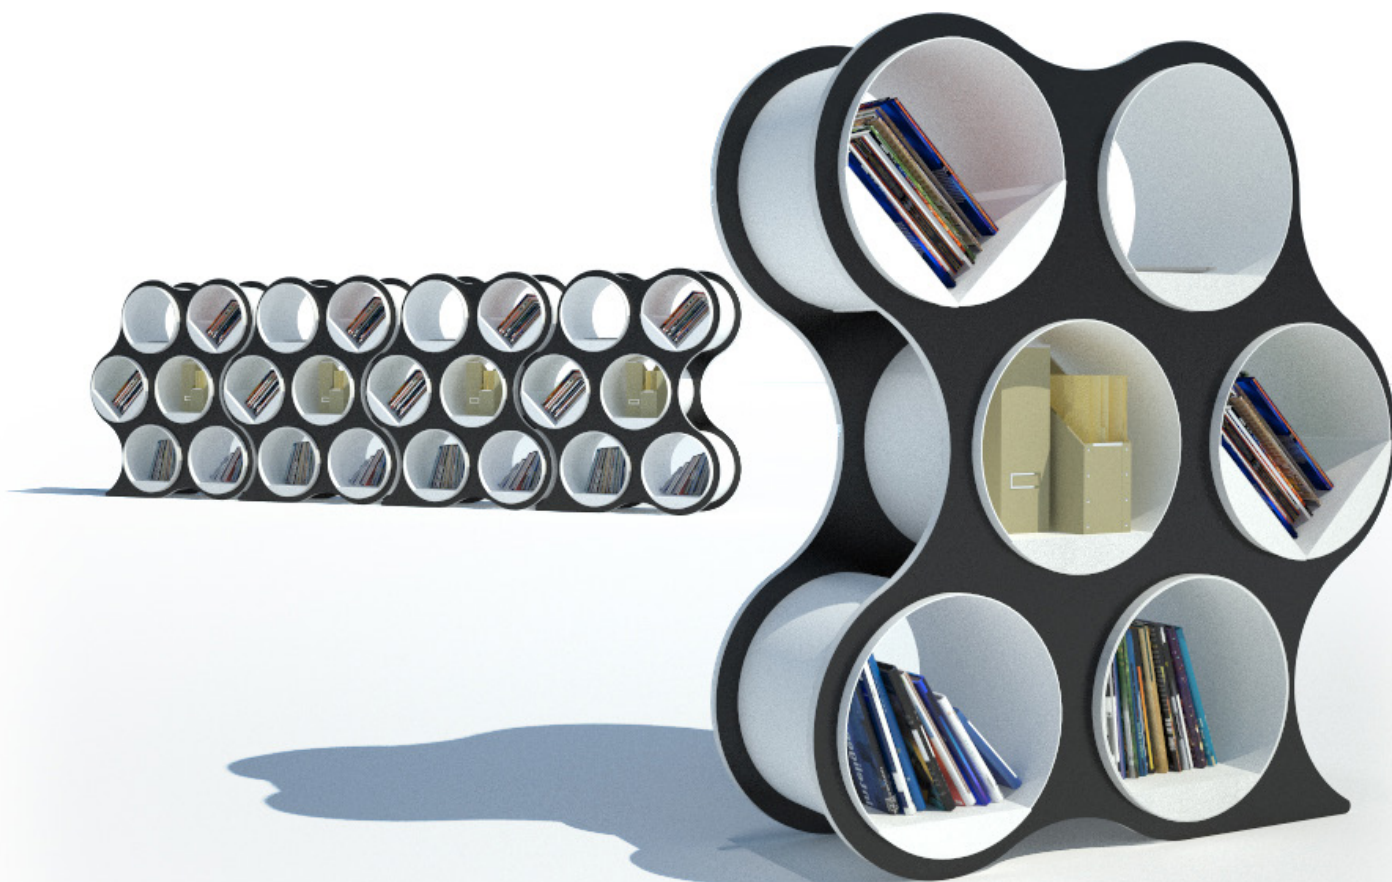

# STORAGE

scale<sup>1:1</sup>  
furniture & lighting

# BOLLA6

POP Shelving

Shelves done at a **POP** of your fingers.

**configure modules**  
organize your office

## POP Shelving

Shelves done at a **POP** of your fingers.

Configure space with color and geometric form. Bolla Pop Shelving is both a storage system and a room divider. Great selection of colors available to suit any environment. Shelves done differently. Bolla Pop shelving is an amazing combination of geometry and physics. Inner panels coil in and the natural compressive force holds the shelving system together without a single tool. Bolla packs flat for shipping, very light weight and it can be assembled in minutes. Designer: David Winston. Made in USA

Patent # 70352-00002

Height: 52" Width: 48" Depth: 16"