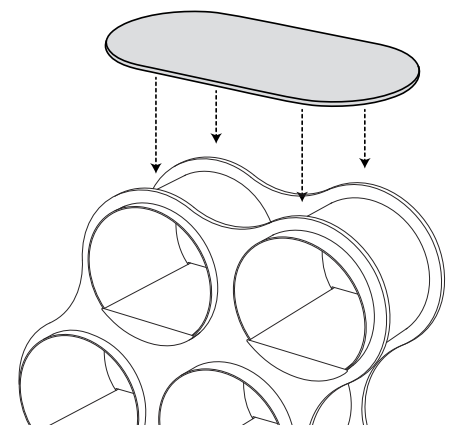

Patent # 70352-00002

Height: 52" Width: 48" Depth: 16"

#### Materials:

- Ultra-thin Hi-impact flexible plastic tubes.
- Wood composite panel with GREENGUARD certified laminate.
- Lightweight Metal shelving

#### Accessories:

- Extra SHELVES for additional configurations
- Add a glass top for even more surface area

slotted glass top

glass top

tangerine

black

scale green

red