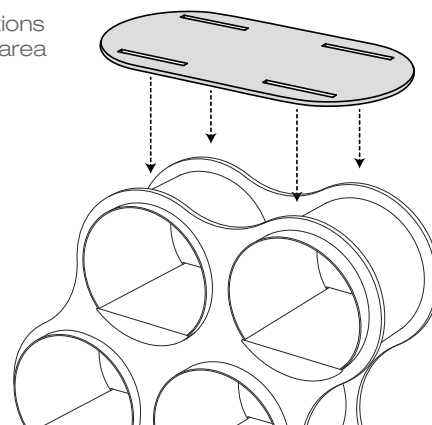

BOLLA⁶

POP Shelving

Shelves done at a **POP** of your fingers.

Configure space with color and geometric form. Bolla Pop Shelving is both a storage system and a room divider. Great selection of colors available to suit any environment. Shelves done differently. Bolla Pop shelving is an amazing combination of geometry and physics. Inner panels coil in and the natural compressive force holds the shelving system together without a single tool. Bolla packs flat for shipping, very light weight and it can be assembled in minutes. Designer: David Winston. Made in USA

Patent # 70352-00002

Height: 52" Width: 48" Depth: 16"

Features:

- No Tools required to assemble
- Adjustable reposition-able shelves
- Customization using BOLLA accessories

Materials:

- Ultra-thin Hi-impact flexible plastic tubes.
- Wood composite panel with GREENGUARD certified laminate.
- Lightweight Metal shelving

Accessories:

- Extra SHELVES for additional configurations
- Add a glass top for even more surface area

slotted glass top