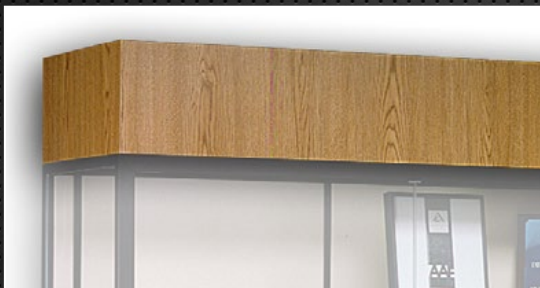

veneer options

autumn oak carmel oak walnut light oak

vinyl options

back panel options

plaque fabric white laminate mirror

aluminum frame options

dark bronze satin natural champagne

- Wood grain vinyl or oak veneer base designed to help match many interior spaces
- Sliding tempered glass doors for convenient access
- Hassle free - Reliant comes with built-in locks and levelers to ensure achievements can be displayed from day one
- Optional cornice/lighting fixture for added case versatility
- Fluorescent lighting optional