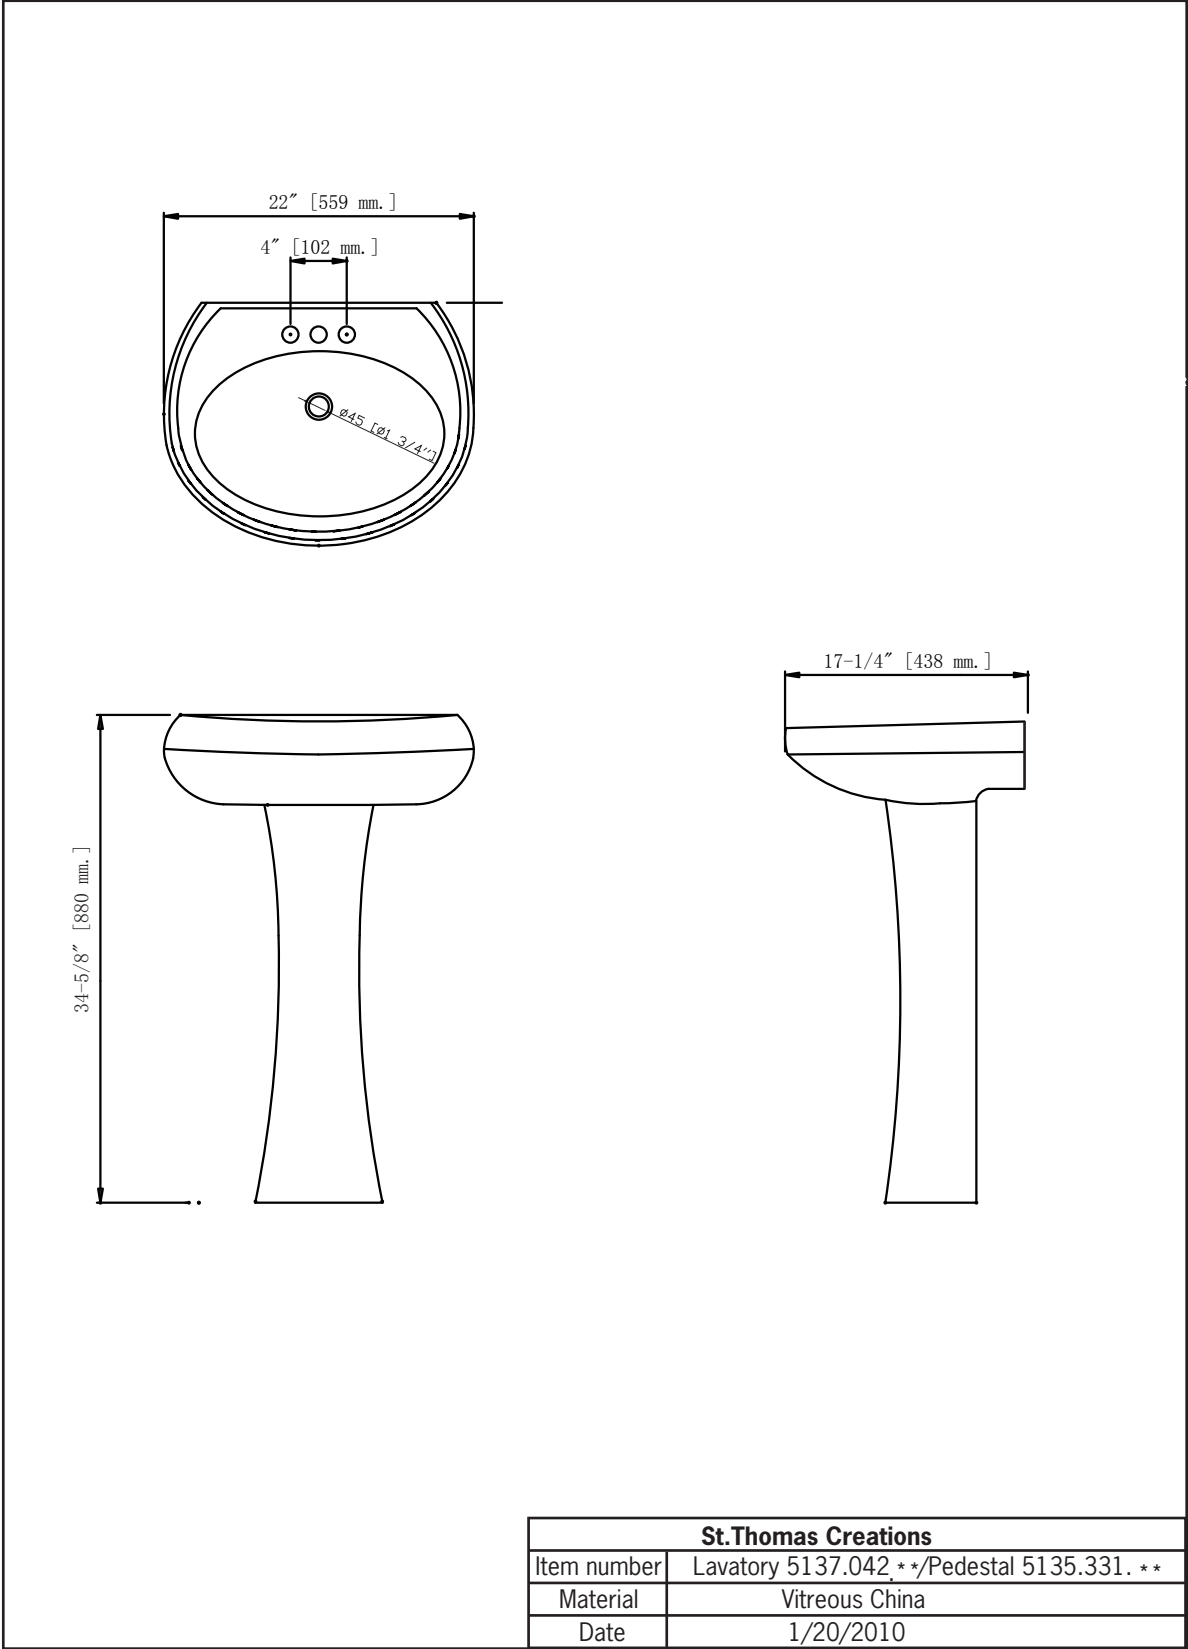

Stafford Pedestal Lavatory 4"

St. Thomas Creations	
Item number	Lavatory 5137.042. **/Pedestal 5135.331. **
Material	Vitreous China
Date	1/20/2010