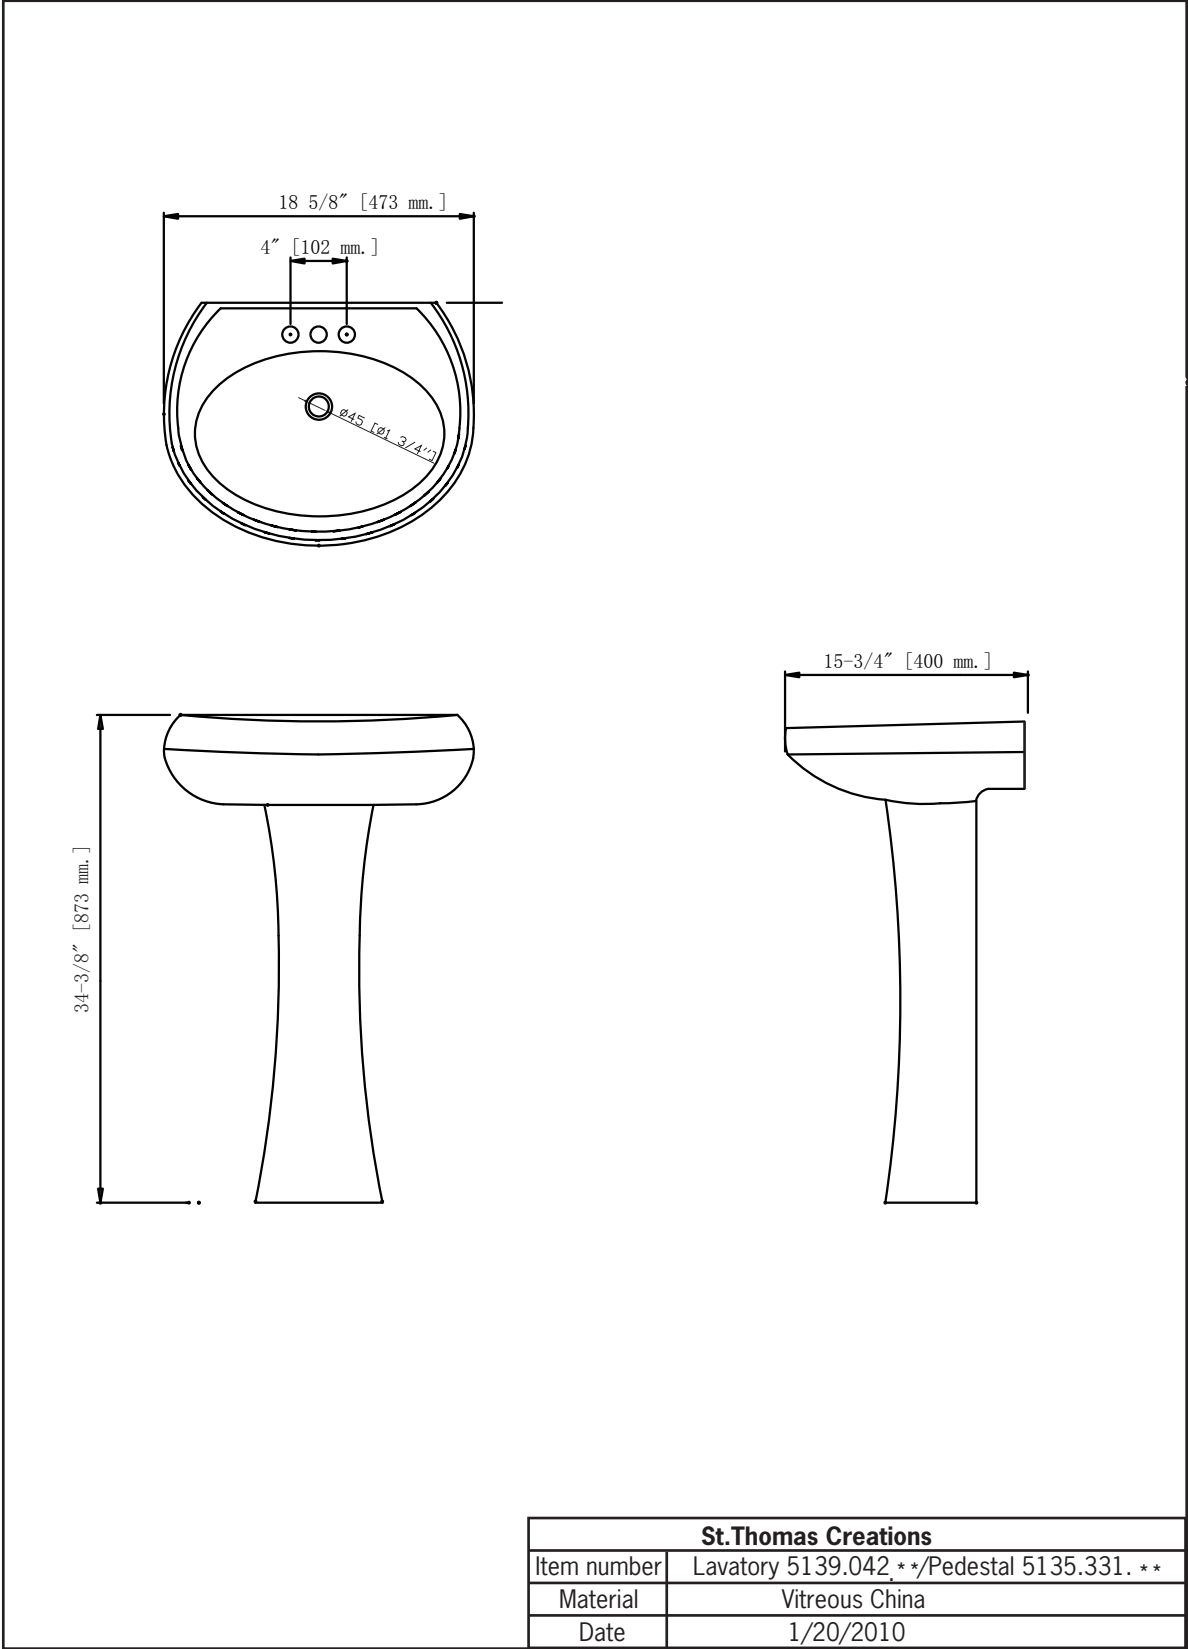

ST. THOMAS CREATIONS

BATHROOMS THAT WORK BEAUTIFULLY.

Stafford petite pedestal lavatory 4"

St. Thomas Creations	
Item number	Lavatory 5139.042. **/Pedestal 5135.331. **
Material	Vitreous China
Date	1/20/2010